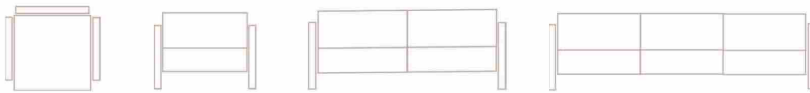

DIMENSIONS / CM:
SINGLE SEAT: L 79 D 75 H 90
DOUBLE SEAT: L 150 D 75 H 90
TRIPLE SEAT: L 220 D 75 H 90