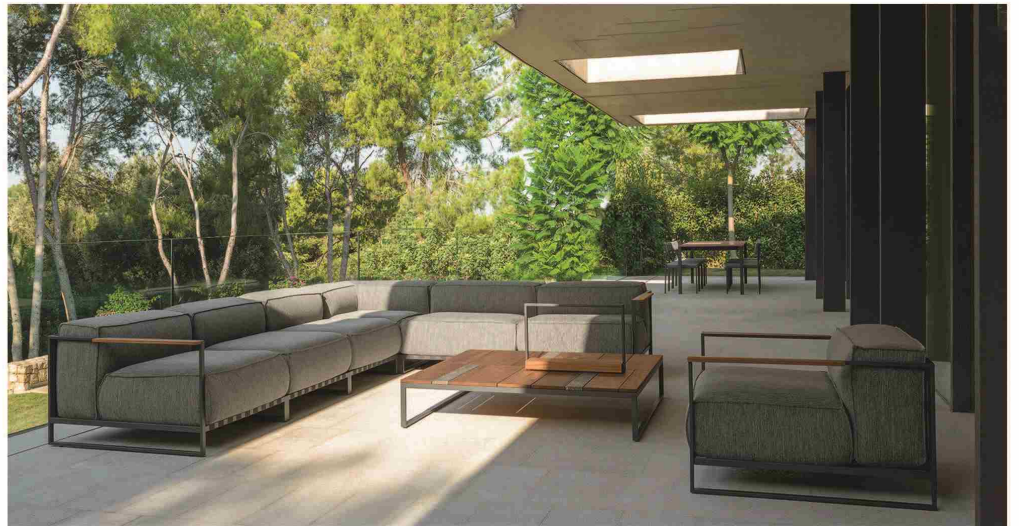

DENIZ LOUNGE I
CORNER

A

B

DIMENSIONS / CM:
CORNER A: L 290 D 200 H 60
CORNER B: L 490 D 200 H 60

DENIZ LOUNGE I
ARMCHAIR

DIMENSIONS / CM:
SINGLE SEAT: L 100 D 85 H 60
UNIT WITH ONE ARMREST L: L 100 D 85 H 60
UNIT WITH ONE ARMREST R: L 100 D 85 H 60
UNIT WITH ARMREST : L 90 D 85 H 60
CORNER: L 85 D 85 H 60
PUFF: L 85 D 85 H 15
COFFEE TABLE: L 120/140 D 80 H 20
COFFEE TABLE: L 100 D 100 H 20