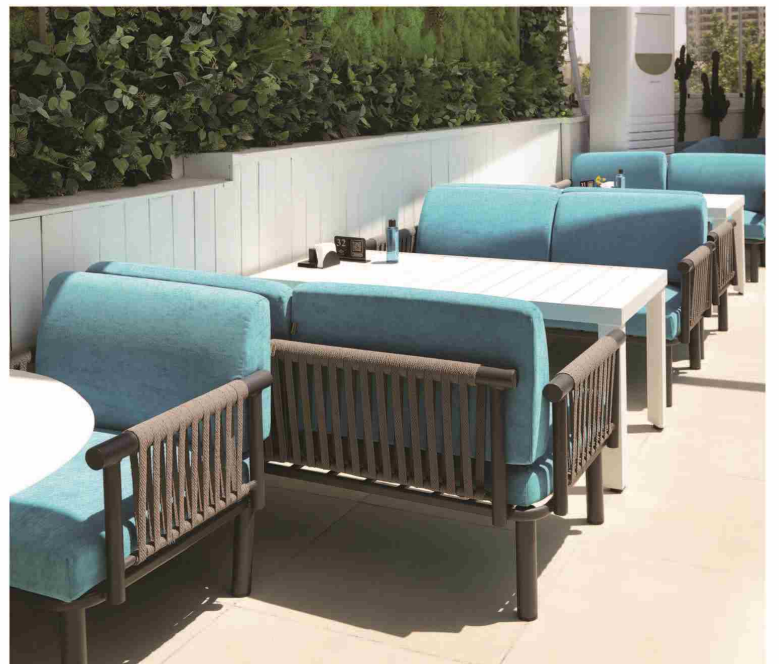

LAM
TRIPLE SEAT

LAM
SINGLE SEAT

LAM
CORNER

DIMENSIONS / CM:
SINGLE SEAT: L 79 D 75 H 90
DOUBLE SEAT: L 150 D 75 H 90
TRIPLE SEAT: L 220 D 75 H 90

KOMODO
SINGEL SEAT

KOMODO
DOUBLE SEAT

KOMODO
TRIPLE SEAT

DIMENSIONS / CM:
SINGLE SEAT: L 75 D 76 H 93
DOUBLE SEAT: L 146 D 76 H 93
TRIPLE SEAT: L 220 D 76 H 93