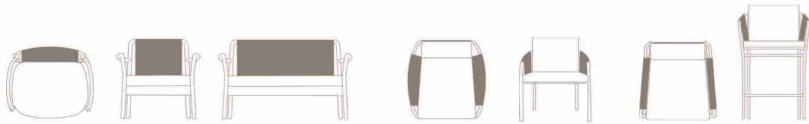

MELBOURNE TABLE
235x100
180x100
120x100

CAPRI 2
CHAIR

CAPRI 2
STOOL BAR

DIMENSIONS / CM:
SINGLE SEAT: L 80 D 69 H 77
DOUBLE SEAT: L 130 D 69 H 77
CHAIR: L 61 D 64 H 79
STOOL BAE: L 55 D 61 H 65/70

CAPRI 2
SINGLE SEAT