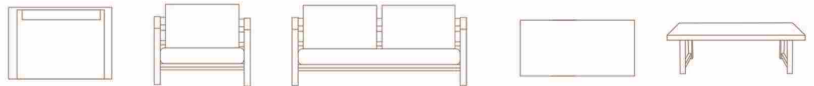

DENIZ I
SINGEL SEAT

DENIZ I
DOUBLE SEAT

DENIZ I
TRIPLE SEAT

DIMENSIONS / CM:
SINGLE SEAT: L 62 D 80 H 70
DOUBLE SEAT: L 124 D 80 H 70
TRIPLE SEAT: L 186 D 80 H 70
TABLE: L 120 D 60 H 39

DENIZ I
COFFEE TABLE