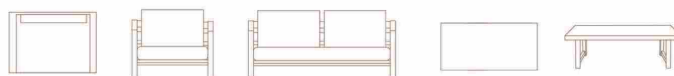

DIMENSIONS / CM:
SINGLE SEAT: L 72 D 85 H 70
DOUBLE SEAT: L 144 D 85 H 70
TRIPLE SEAT: L 210 D 85 H 70
TABLE: L 120 D 60 H 39