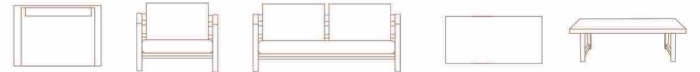

DIMENSIONS / CM:
BED A - L: 64 D: 62 H: 83
BED A - R: L: 64 D: 62 H: 83
BED B: L: 64 D: 62 H: 83

DENIZ I - WOOD
SINGEL SEAT

DENIZ I - WOOD
DOUBLE SEAT

DENIZ I - WOOD
TRIPLE SEAT

DIMENSIONS / CM:
SINGLE SEAT: L 62 D 80 H 70
DOUBLE SEAT: L 124 D 80 H 70
TRIPLE SEAT: L 186 D 80 H 70
TABLE: L 120 D 60 H 39

DENIZ I
SINGEL SEAT

DENIZ I
DOUBLE SEAT

DENIZ I
TRIPLE SEAT

DIMENSIONS / CM:
SINGLE SEAT: L 62 D 80 H 70
DOUBLE SEAT: L 124 D 80 H 70
TRIPLE SEAT: L 186 D 80 H 70
TABLE: L 120 D 60 H 39

DENIZ I
COFFEE TABLE