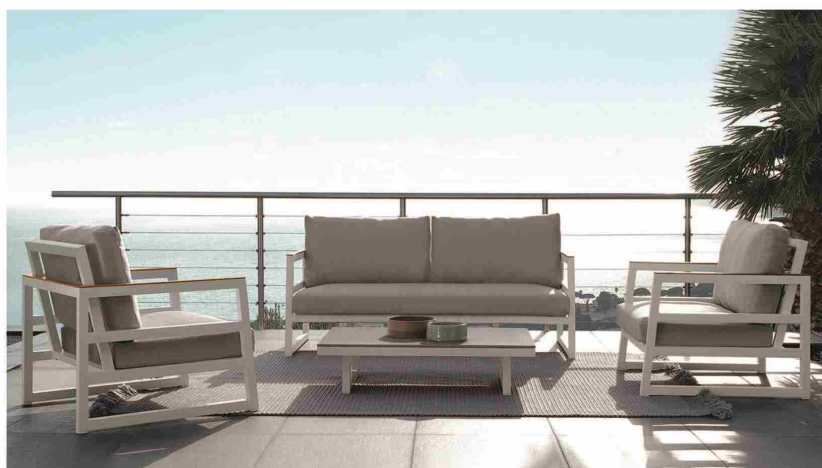

DENIZ II
TRIPLE SEAT

DIMENSIONS / CM:
SINGLE SEAT: L 72 D 85 H 70
DOUBLE SEAT: L 144 D 85 H 70
TRIPLE SEAT: L 210 D 85 H 70
TABLE: L 120 D 60 H 39