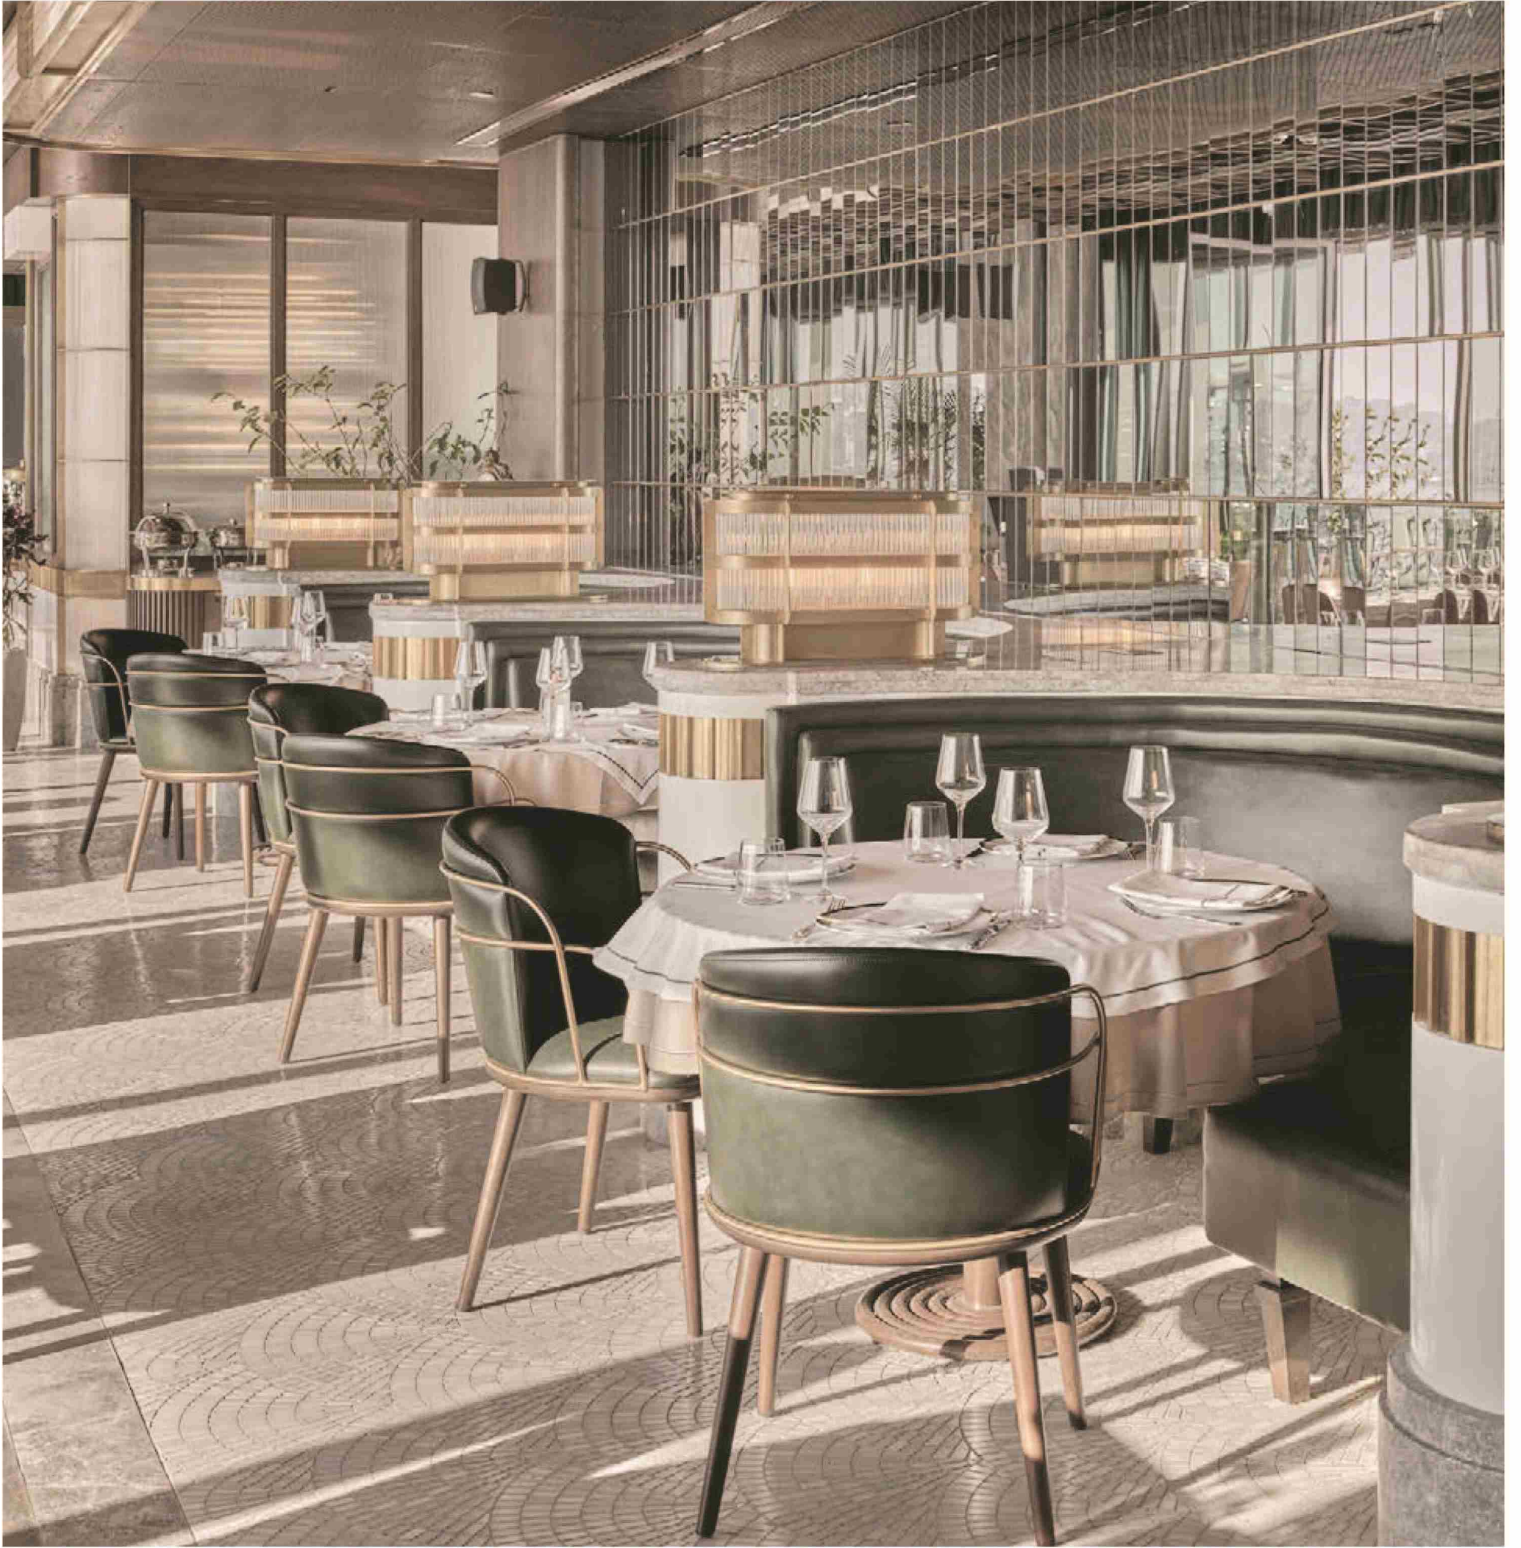

RESTAURANT COLLECTION	04 - 61
RESTAURANT SOFA	04 - 11
RESTAURANT CHAIRS & TABLES	12 - 29
RESTAURANT OUTDOOR SOFA	30 - 41
RESTAURANT CHAIRS & TABLES OUTDOOR	42 - 53
COFFEE TABLES	54 - 55
ACCESSORIES	56 - 57
TABLES BASE	58 - 59
TABLES TOP COLOR SAMPLE	60
PLASTIC COLOR SAMPLE	61