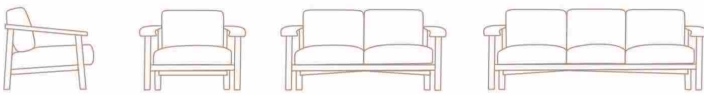

DENIZ LOUNGE I
COFFEE TABLE

MANGO
SINGLE SEAT

MANGO
DOUBLE SEAT

MANGO
TRIPLE SEAT

MANGO
COFFEE TABLE
120x60x40

MANGO
LOUNGE

MANGO CHAIR

MANGO WOOD CHAIR

MANGO TABLE
200x90 140x90
160x90 90x90

MANGO COFFEE TABLE
120x60x40

TABLE TOP / STONE,WOOD,GLASS ,CERAMIC

TWINS
SINGLE SEAT

TWINS
DOUBLE SEAT

DIMENSIONS / CM:
SINGLE SEAT: L 75 D 76 H 93
DOUBLE SEAT: L 146 D 76 H 93