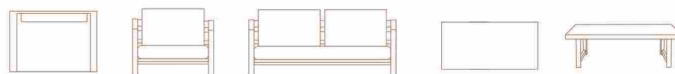

DENIZ I
SINGEL SEAT

DENIZ I
DOUBLE SEAT

DENIZ I
TRIPLE SEAT

DIMENSIONS / CM:
SINGLE SEAT: L 62 D 80 H 70
DOUBLE SEAT: L 124 D 80 H 70
TRIPLE SEAT: L 186 D 80 H 70
TABLE: L 120 D 60 H 39

DENIZ I
COFFEE TABLE

DENIZ II - WOOD
SINGEL SEAT

DENIZ II
DOUBLE SEAT

DENIZ II
TRIPLE SEAT

DIMENSIONS / CM:
SINGLE SEAT: L 72 D 85 H 70
DOUBLE SEAT: L 144 D 85 H 70
TRIPLE SEAT: L 210 D 85 H 70
TABLE: L 120 D 60 H 39

DENIZ II
SINGEL SEAT