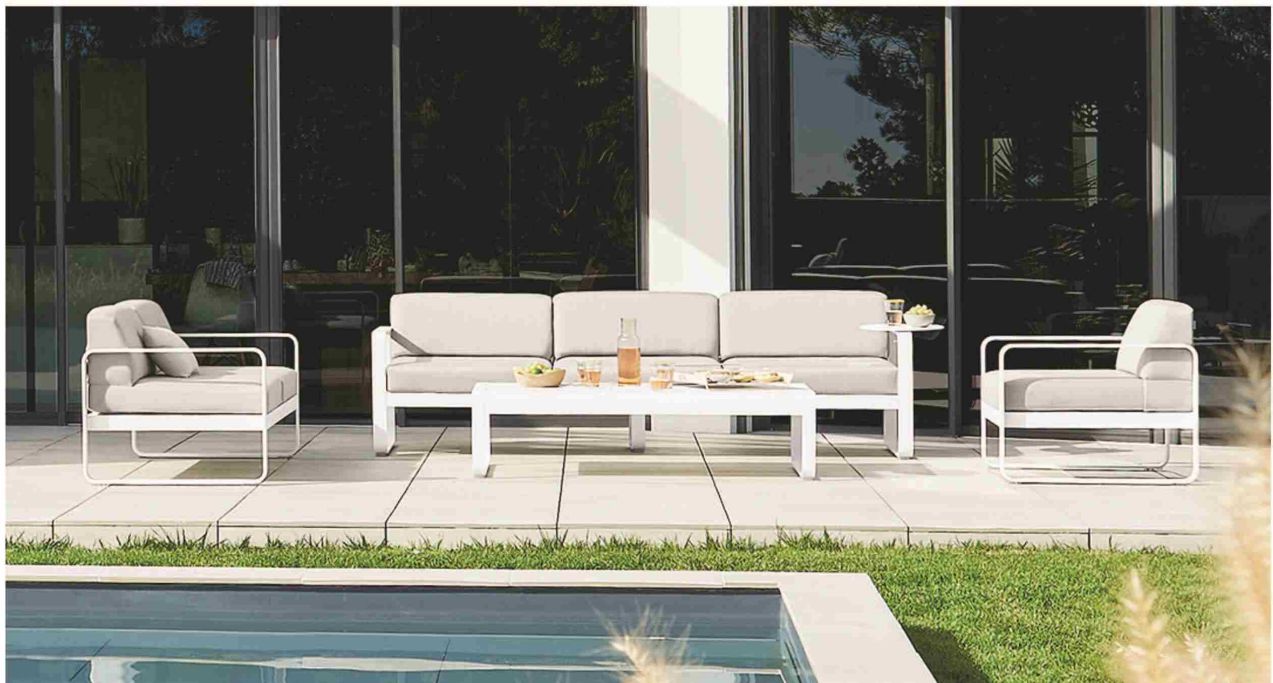

HAWAII
SINGEL SEAT

HAWAII
DOUBLE SEAT

HAWAII
TRIPLE SEAT

DIMENSIONS / CM:
SINGLE SEAT: L 75 D 76 H 93
DOUBLE SEAT: L 146 D 76 H 93
TRIPLE SEAT: L 220 D 76 H 93

HAWAII
CHAIR

HAWAII
CHAIR

HAWAII
SUN LOUNGER

HAWAII
COFFEE TABLE