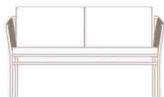

DIMENSIONS / CM:
SINGLE SEAT: L 75 D 67 H 123
DOUBLE SEAT: L 136 D 67 H 123
TRIPLE SEAT: L 201 D 67 H 123

DIMENSIONS / CM:
SINGLE SEAT: L 69 D 64 H 76
DOUBLE SEAT: L 130 D 64 H 76
TRIPLE SEAT: L 195 D 64 H 76

CAPRI 4
TRIPLE SEAT

CAPRI 1
SINGLE SEAT

CAPRI 1
DOUBLE SEAT

CAPRI 1
LOUNGE

CAPRI 1
STOOL BAR

DIMENSIONS / CM:
SINGLE SEAT: L 57 D 59 H 75
DOUBLE SEAT: L 124 D 59 H 75
LOUNGE: L 78 D 62 H 62
STOOL BAE: L 57 D 59 H 65/70