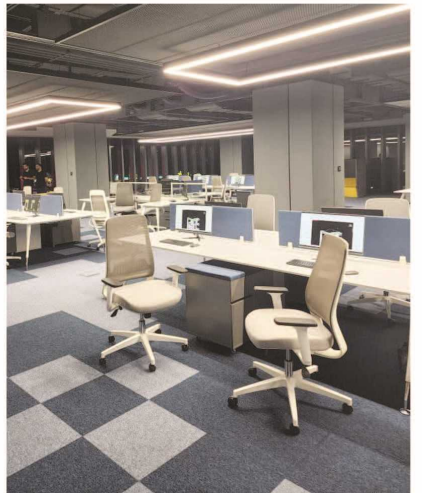

PLASTIC COLOR SAMPLE

Samples	Fiber Plast	Metal Plast	Vega	Harmony	Kika	Lounge	Shell	Cafe	Smart	WinnerII	King	Queen	Sky	Unigue	Yugo
01	●	●	●	●	●	●	●	●		●	●	●	●	●	●
02	●	●			●										
03	●		●	●					●						
04	●	●			●		●	●							
05															
06	●	●													
07	●	●													
08	●	●	●	●	●			●							●
09		●	●								●			●	
10	●		●	●	●		●	●		●		●	●		●
11	●	●	●	●	●		●	●			●		●	●	●
12			●		●		●	●		●			●		
13	●	●	●	●			●								
14	●	●		●	●		●	●			●	●	●	●	
15	●	●	●	●	●	●	●	●		●	●	●	●	●	●
16	●	●							●		●			●	
17														●	●
18	●	●	●	●	●	●	●	●	●	●	●	●	●	●	●
19												●			
20											●			●	
21										●				●	
25					●										
26										●	●		●	●