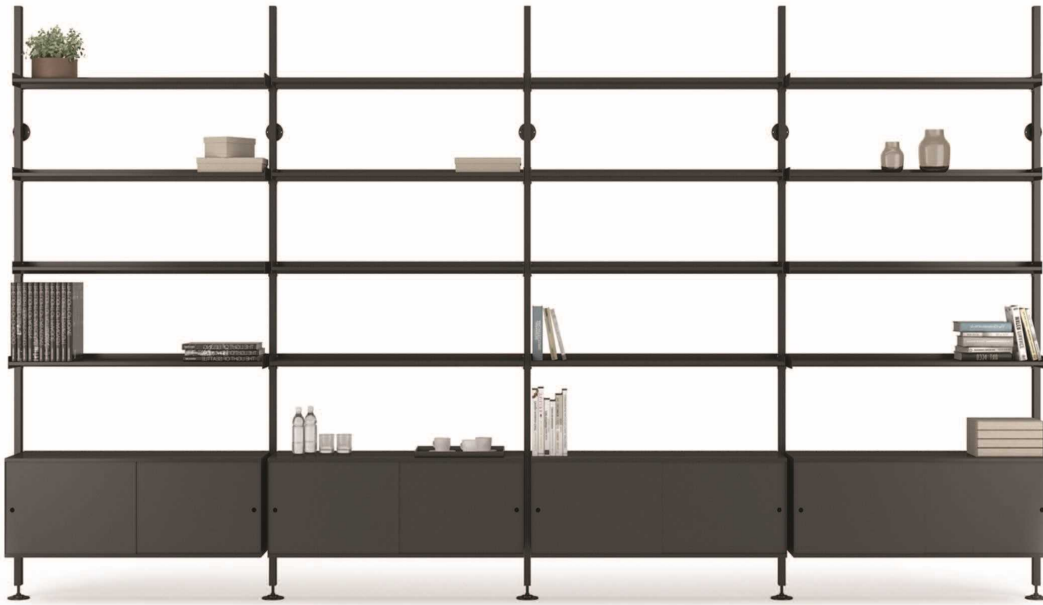

DIMENSIONS / CM:
SINGLE SEAT: L 69 D 64 H 76
DOUBLE SEAT: L 130 D 64 H 76
TRIPLE SEAT: L 195 D 64 H 76

A

B

DIMENSIONS / CM:
A: L 121 D 67 H 123

DIMENSIONS / CM:
B: L 115 D 64 H 76

RECEPTION A

RECEPTION B

RECEPTION C