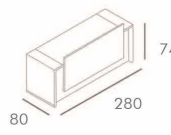

DIMENSIONS / CM:
SINGLE SEAT: L 69 D 64 H 76
DOUBLE SEAT: L 130 D 64 H 76
TRIPLE SEAT: L 195 D 64 H 76

A

B

DIMENSIONS / CM:
A: L 121 D 67 H 123

DIMENSIONS / CM:
B: L 115 D 64 H 76

RECEPTION A

RECEPTION B

RECEPTION C