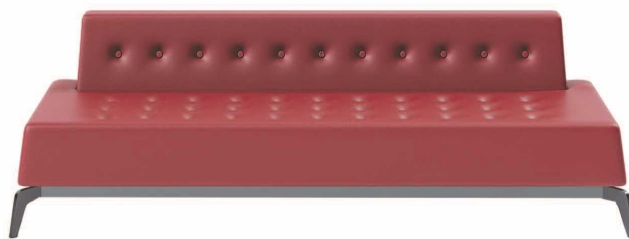

PARIS II
TRIPLE SEAT

KEOPS
SINGLE SEAT

KEOPS
DOUBLE SEAT / TRIPLE SEAT

DIMENSIONS / CM:
SINGLE SEAT: L 96 D 73 H 72
DOUBLE SEAT: L 160 D 73 H 72
TRIPLE SEAT: L 224 D 73 H 72

KEOPS
SINGLE SEAT

KEOPS
DOUBLE SEAT / TRIPLE SEAT

DIMENSIONS / CM:
SINGLE SEAT: L 100 D 75 H 62
DOUBLE SEAT: L 165 D 75 H 62
TRIPLE SEAT: L 228 D 75 H 62

BASEL
SINGLE SEAT

BASEL
DOUBLE SEAT

DIMENSIONS / CM:
SINGLE SEAT: L 80 D 82 H 75
DOUBLE SEAT: L 200 D 82 H 75