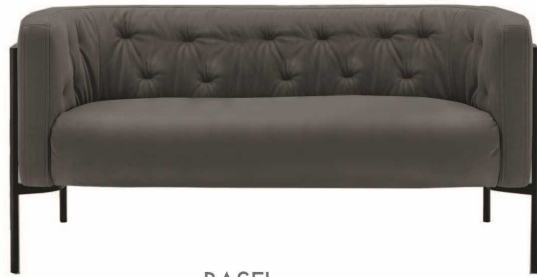

BASEL
DOUBLE SEAT

DIMENSIONS / CM:
SINGLE SEAT: L 80 D 82 H 75
DOUBLE SEAT: L 200 D 82 H 75