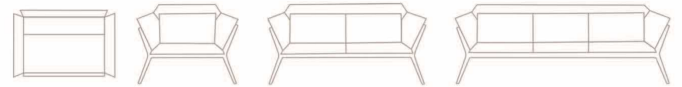

MILAN
SINGLE SEAT

MILAN
DOUBLE SEAT

DIMENSIONS / CM:
SINGLE SEAT: L 80 D 82 H 75
DOUBLE SEAT: L 200 D 82 H 75

BEST II
SINGLE SEAT

BEST II
DOUBLE SEAT

BEST II
TRIPLE SEAT

DIMENSIONS / CM:
SINGLE SEAT: L 74 D 78 H 73
DOUBLE SEAT: L 190 D 78 H 73
TRIPLE SEAT: L 220 D 78 H 73

ENZO II
SINGLE SEAT

ENZO II
DOUBLE SEAT

DIMENSIONS / CM:
SINGLE SEAT ENZO II: L 76 D 72 H 69
DOUBLE SEAT ENZO II: L 180 D 72 H 69

ENZO I
SINGLE SEAT

ENZO I
DOUBLE SEAT

DIMENSIONS / CM:
SINGLE SEAT ENZO I: L 76 D 72 H 69
DOUBLE SEAT ENZO I: L 180 D 72 H 69

STAY
SINGLE SEAT

STAY
DOUBLE SEAT

STAY
TRIPLE SEAT

DIMENSIONS / CM:
SINGLE SEAT: L 100 D 80 H 82
DOUBLE SEAT: L 160 D 80 H 82
TRIPLE SEAT: L 220 D 80 H 82

VIONA
SINGLE SEAT

VIONA
DOUBLE SEAT

DIMENSIONS / CM:
SINGLE SEAT: L 93 D 93 H 73
DOUBLE SEAT: L 140 D 93 H 73