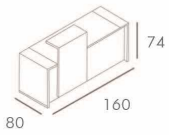

DIMENSIONS / CM:
SINGLE SEAT: L 69 D 64 H 76
DOUBLE SEAT: L 130 D 64 H 76
TRIPLE SEAT: L 195 D 64 H 76

A

B

DIMENSIONS / CM:
A: L 121 D 67 H 123

DIMENSIONS / CM:
B: L 115 D 64 H 76

RECEPTION A

RECEPTION B

RECEPTION C

BOOKCASE WALL

DIMENSIONS / CM:
BOOKCASE WALL: L 400 D 25 H 220/200

DIMENSIONS / CM:
Bookcase A: L 400 D 50 H 185

BOOKCASE WOOD

BOOKCASEB

BOOKCASE A

DIMENSIONS / CM:
Bookcase A: L 280 D 45 H 320

DIMENSIONS / CM:
Bookcase B: L 280 D 45 H 240