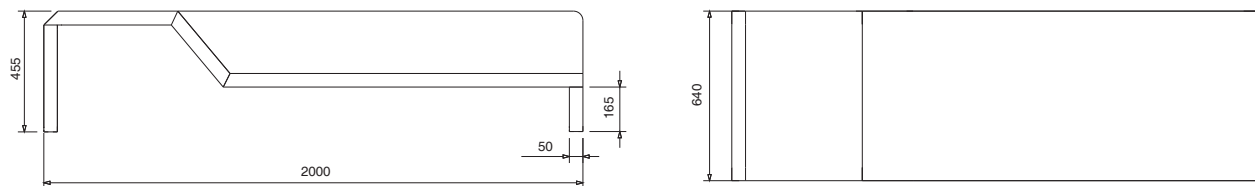

■ D38s

■ Dimentions (in millimeter): _____

■ D38s

K50 SERIES

Modern and charming design, lightweight and small size creates more space especially, in the case of small areas.

Possible to provide in various leg types. These key features draw interest of large group of client and fulfill the need of many uses and places.