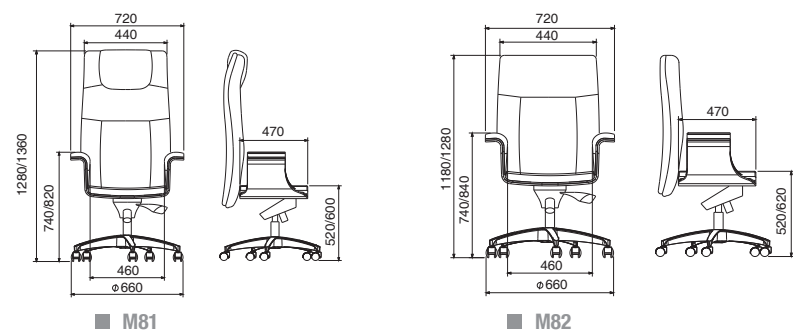

■ M81

■ M82

■ Dimensions (in millimeter):

■ M81

■ M82

S60 SERIES

Different types of Mechanism turns the chair from an Inanimate object to protective creature. These mechanisms protect body during both resting positions and active sitting postures.