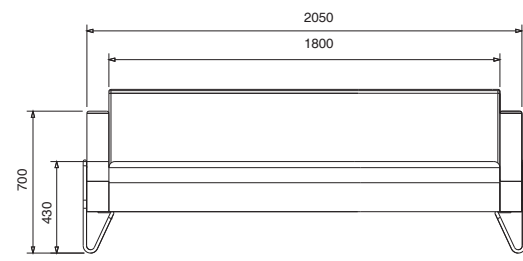

■ Dimensions (in millimeter):

■ N68h