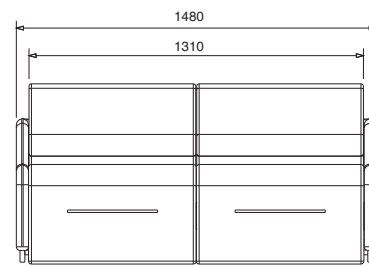

■ L63

■ L68

■ Dimentions (in milimeter): _____

■ L63

■ L68

L50 SERIES

This Series (Causeway) is a collection of modular upholstered benches and walls at varying heights, flexibly combinable allows for use in several different places such as waiting areas, airports, complex buildings, lobbies, hotels, banks, etc.