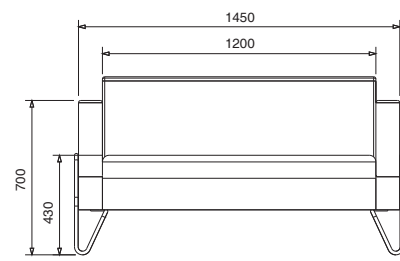

■ Dimensions (in millimeter):

■ N68