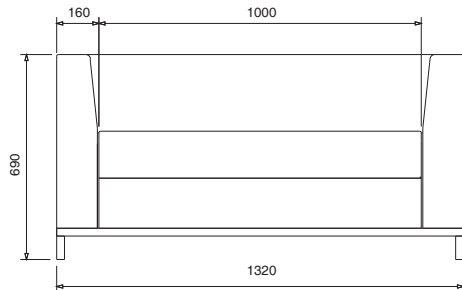

■ Dimensions (in millimeter):

■ N78