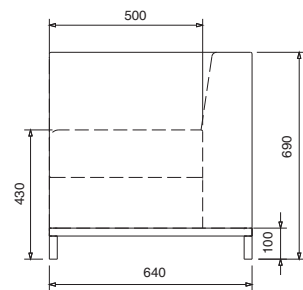

■ Dimensions (in millimeter):

■ N78