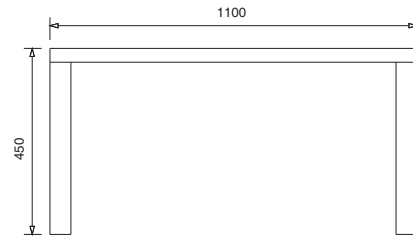

■ TG33

■ TG35

■ TW354

Glass tables are suitable choice for modern and contemporary layout.

SALES HISTORY

-
- www.livetab.ir
 - info@livetab.ir