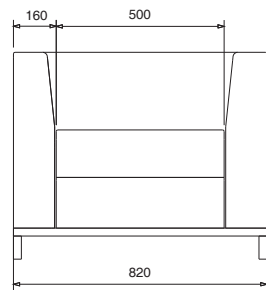

- Leg: Shiny Nickel Chromed Plated Metal
- Frame: Wood
- Foam: Polyurethane (Cold Injection)
- Possible to produce with all kind of fabrics and easy clean leather.

■ N73

■ N78

■ Dimensions (in millimeter):