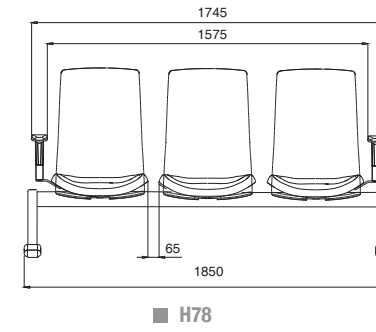

■ Dimentions (in milimeter): _____