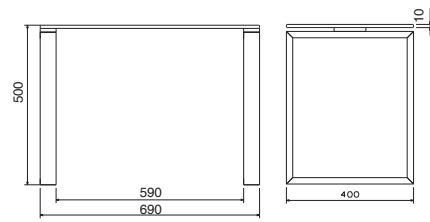

■ TG33

■ TG35

■ TW354

Glass tables are suitable choice for modern and contemporary layout.

SALES HISTORY

-
- www.livetab.ir
 - info@livetab.ir