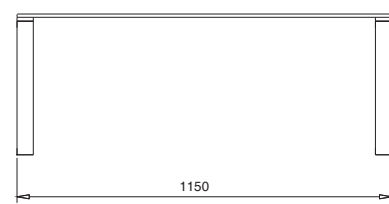

■ TG33

■ TG35

■ TW354

Glass tables are suitable choice for modern and contemporary layout.

SALES HISTORY

-
- www.livetab.ir
 - info@livetab.ir