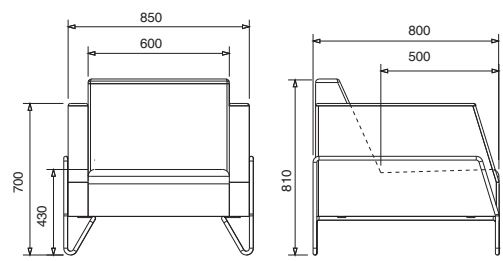

- Leg: Shiny Chrome Coating Metal
- Frame: Durable Wood
- Foam: Polyurethane Foam (Cold Foam)
- Possible to produce with all kind of fabrics and easy clean leather.

■ N63

■ N68

■ Dimensions (in millimeter):