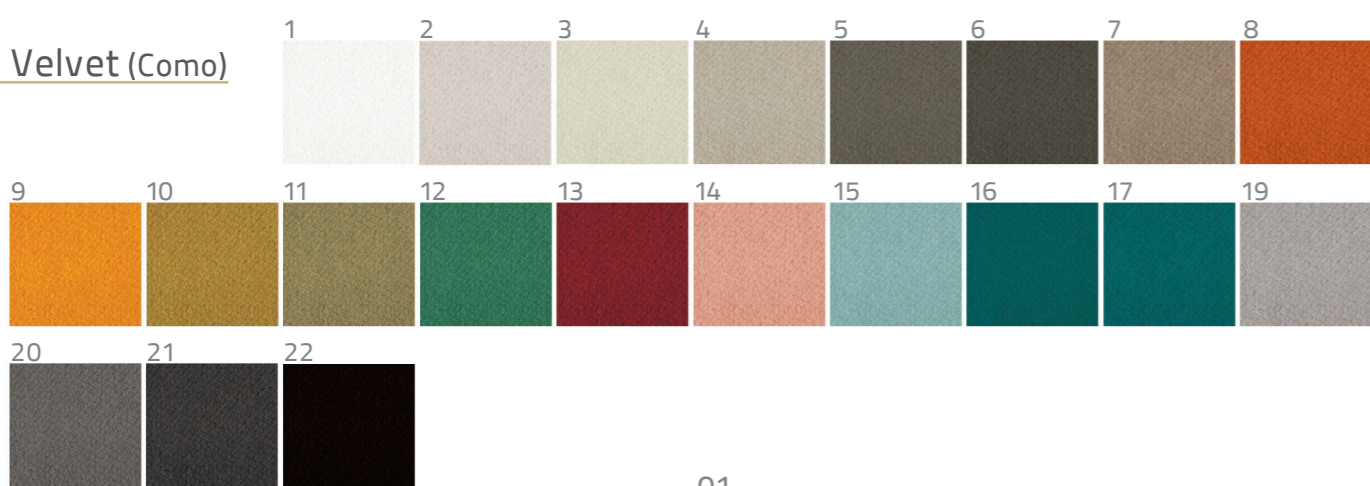

arvand® 
Color & Texture Sample

01

02

Mesh & Fabric 300 Series

Fabric 600 Series

Wood Series

Wood (1730)

INFO@ARVANDCHAIR.COM