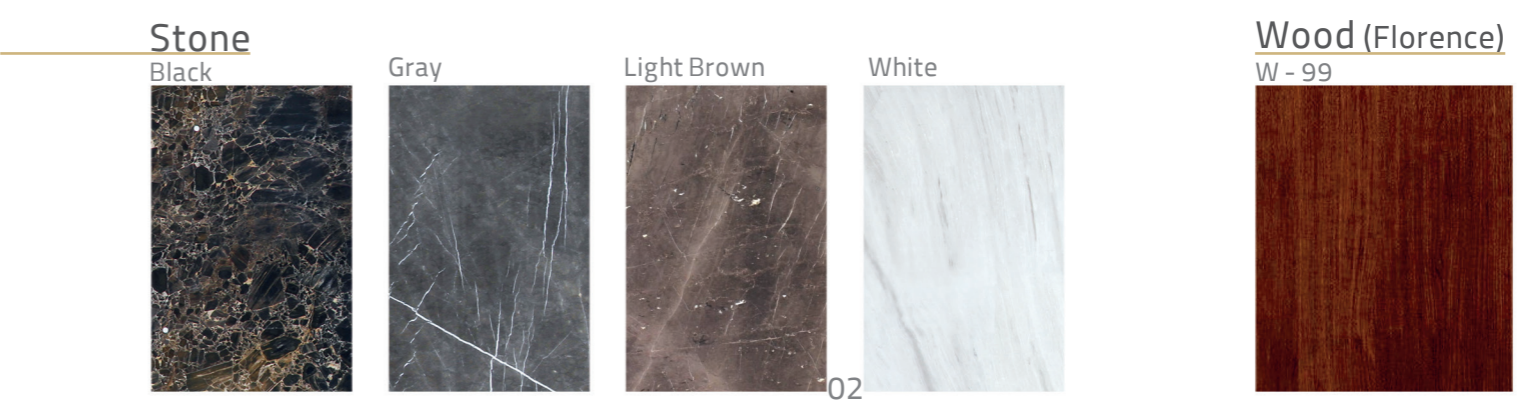

arvand® 
Color & Texture Sample

01

02

Mesh & Fabric 300 Series

Fabric 600 Series

Wood Series

Wood (1730)

INFO@ARVANDCHAIR.COM