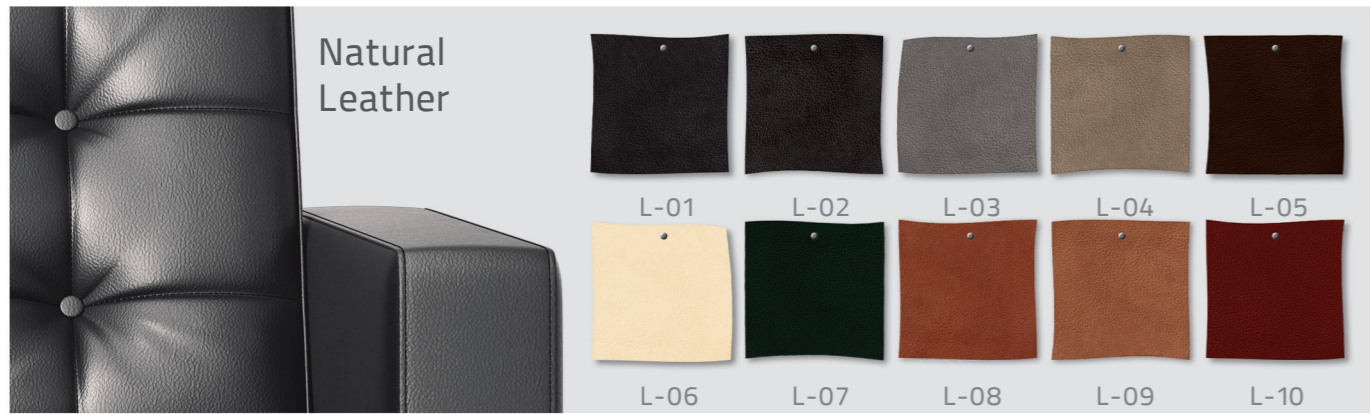

arvand® 
Color & Texture Sample

01

02

Mesh & Fabric 300 Series

Fabric 600 Series

Wood Series

Wood (1730)

INFO@ARVANDCHAIR.COM