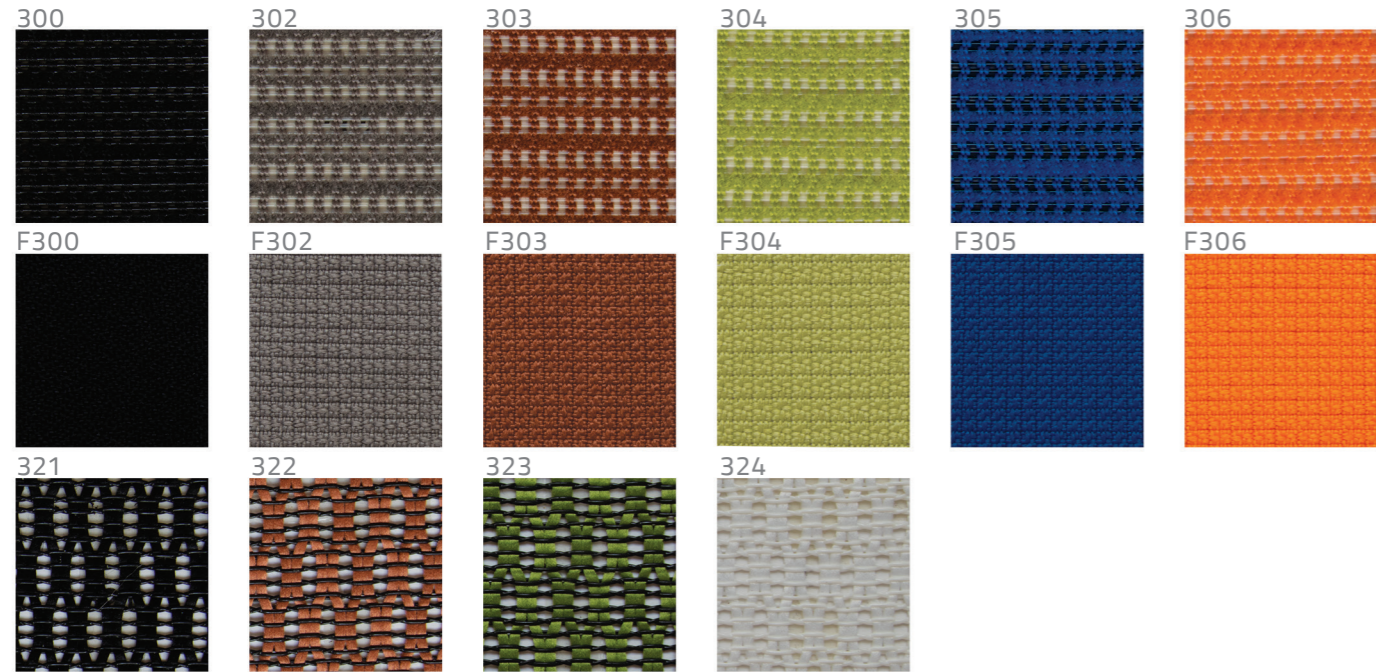

arvand® 
Color & Texture Sample

01

02

Mesh & Fabric 300 Series

Fabric 600 Series

Wood Series

Wood (1730)

INFO@ARVANDCHAIR.COM