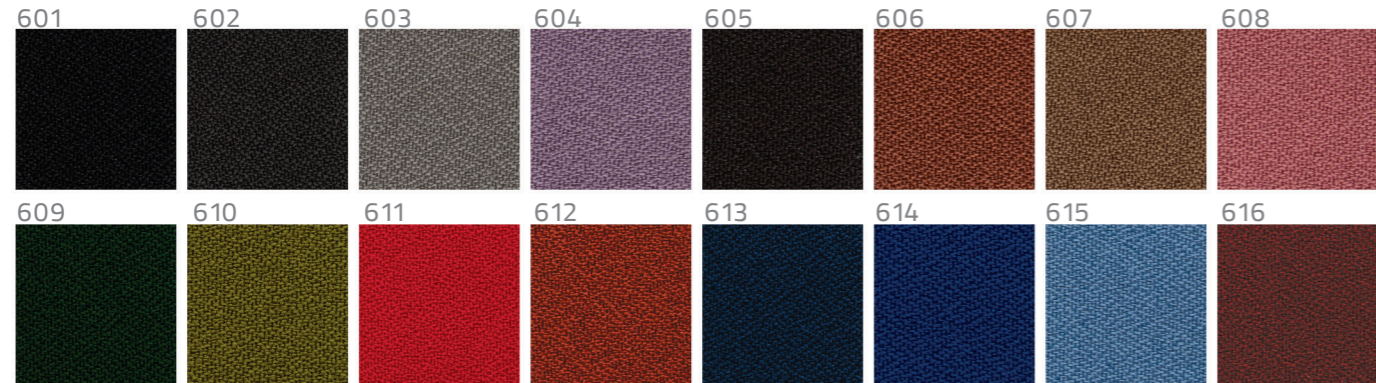

arvand® 
Color & Texture Sample

01

02

Mesh & Fabric 300 Series

Fabric 600 Series

Wood Series

Wood (1730)

INFO@ARVANDCHAIR.COM