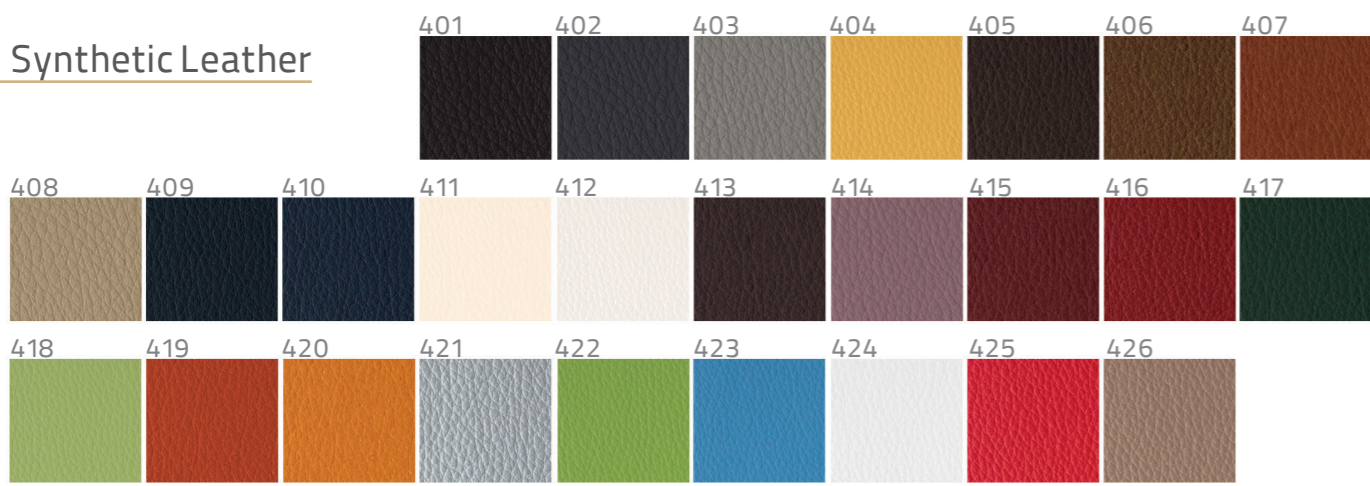

arvand® 
Color & Texture Sample

01

02

Mesh & Fabric 300 Series

Fabric 600 Series

Wood Series

Wood (1730)

INFO@ARVANDCHAIR.COM