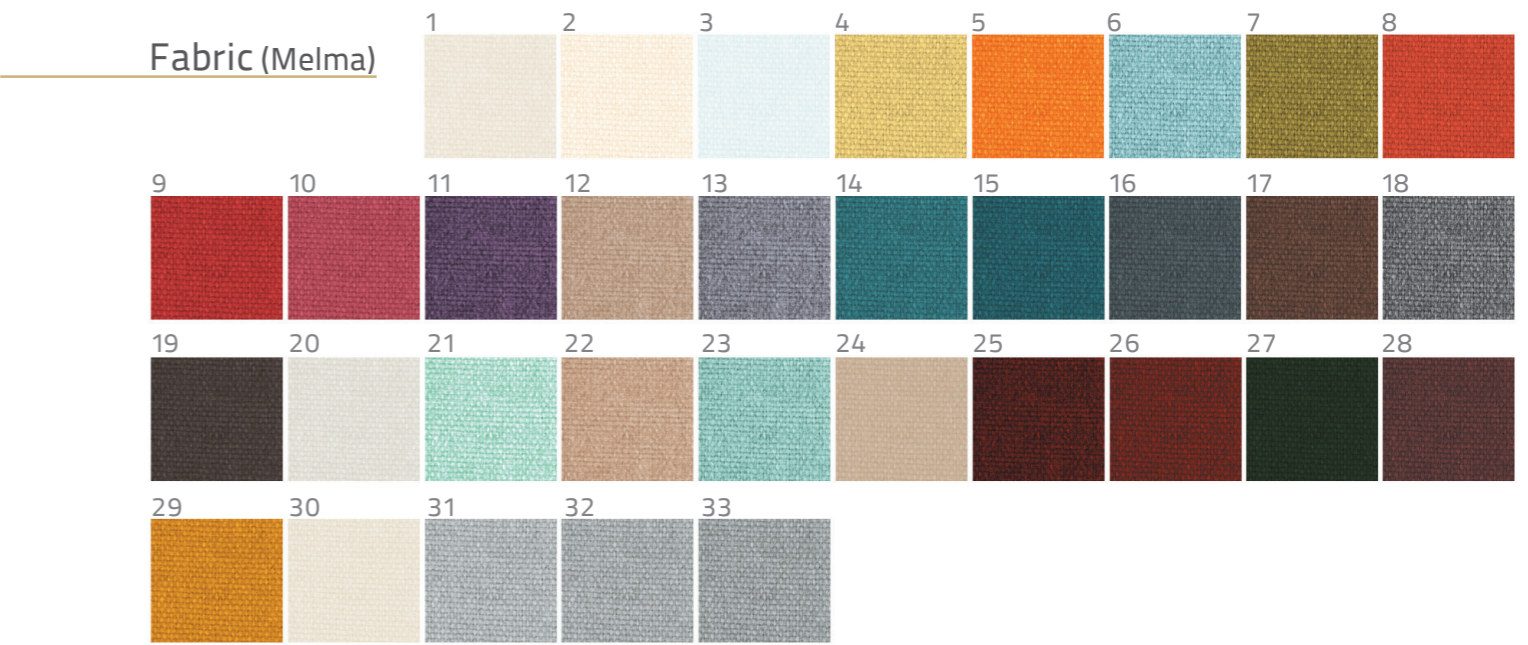

arvand® 
Color & Texture Sample

01

02

Mesh & Fabric 300 Series

Fabric 600 Series

Wood Series

Wood (1730)

INFO@ARVANDCHAIR.COM