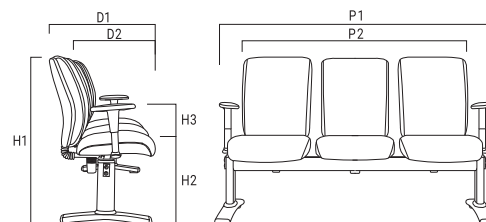

800 SERIES / office chair / waiting room benches

DIMENSIONS

راهنمای ابعاد

W 800

P1: 171cm P2: 151cm D1: 66cm
 D2: 47cm H1: 99cm H2: 50cm
 H3: 22cm W: 44kg

DIMENSIONS

راهنمای ابعاد

800 SERIES / office chair