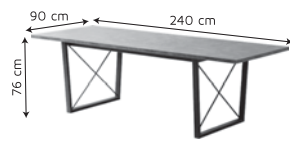

DIMENSIONS

راهنمای ابعاد