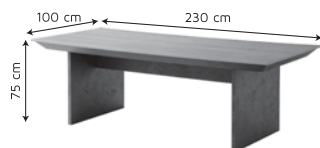

DIMENSIONS

راهنمای ابعاد