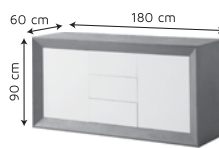

DIMENSIONS

راهنمای ابعاد