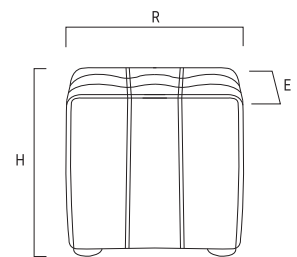

F500 SERIES / office furniture

DIMENSIONS

راهنمای ابعاد