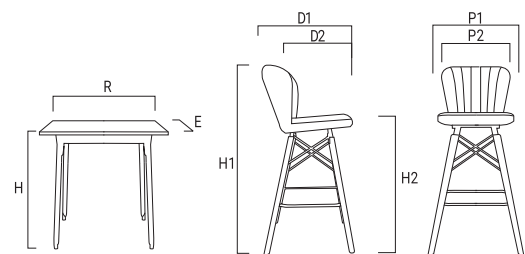

RF600

P1: 37cm P2: 44cm D1: 48cm
 D2: 35cm H1: 92+21cm
 H2: 60+21cm W: 10kg

RF600 M

R: 90cm E: 90cm H: 96cm
 W: 12kg

RF600 SERIES / restaurant furniture

RF610 SERIES / restaurant furniture

DIMENSIONS

راهنمای ابعاد