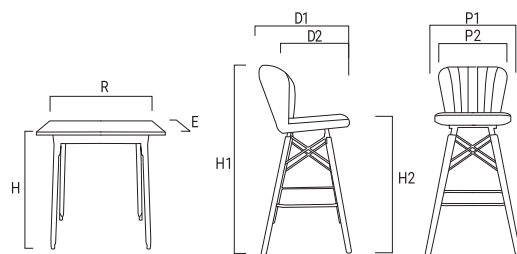

RF620 SERIES / restaurant furniture

راهنمای ابعاد