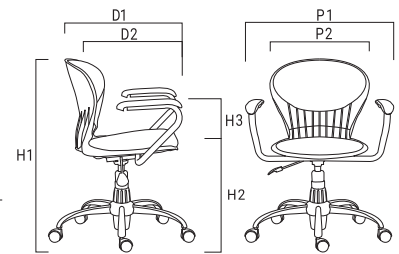

730 SERIES / office chair / waiting room benches

DIMENSIONS راهنمای ابعاد

W 730

P1: 187cm P2: 167cm D1: 58cm
 D2: 47cm H1: 92cm H2: 47cm
 H3: 20cm W: 28kg

DIMENSIONS راهنمای ابعاد

730 SERIES / office chair

730 SERIES / waiting room benches

S 510 M

P1: 62cm P2: 46cm D1: 50cm
D2: 40cm H1: 80cm H2: 47cm
H3: 22cm W: 7kg

S 510

P2: 46cm D1: 50cm D2: 40cm
H1: 81cm H2: 47cm
W: 5kg

510 SERIES / office chair

520 SERIES / office chair