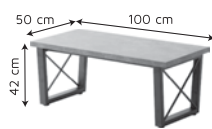

DIMENSIONS

راهنمای ابعاد