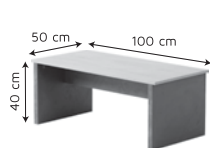

DIMENSIONS

راهنمای ابعاد