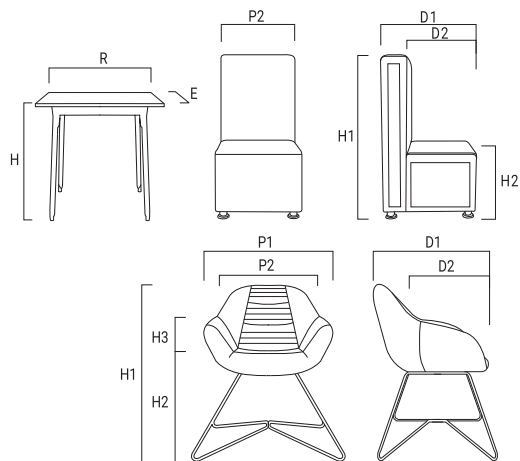

RF650 SERIES / restaurant furniture

DIMENSIONS

راهنمای ابعاد