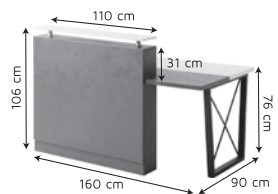

VENETO SERIES / office desk and storage

DIMENSIONS

راهنمای ابعاد