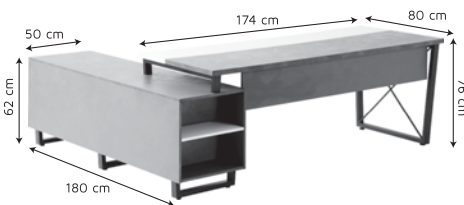

VENETO SERIES / office desk and storage

DIMENSIONS

راهنمای ابعاد