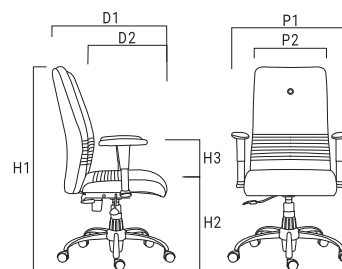

820 SERIES / office chair

840 SERIES / office chair

DIMENSIONS

راهنمای ابعاد