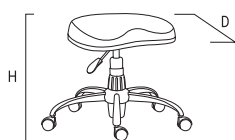

DIMENSIONS راهنمای ابعاد