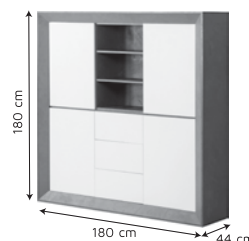

L30

L32

L34

DIMENSIONS

راهنمای ابعاد

LYON SERIES / office desk and storage

L40

L42

L38

L44

L36

DIMENSIONS

راهنمای ابعاد

■ LYON SERIES / office desk and storage

 **VENETO** SERIES / office desk and storage

V10