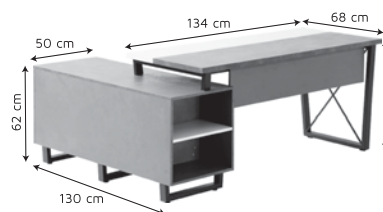

VENETO SERIES / office desk and storage

DIMENSIONS

راهنمای ابعاد