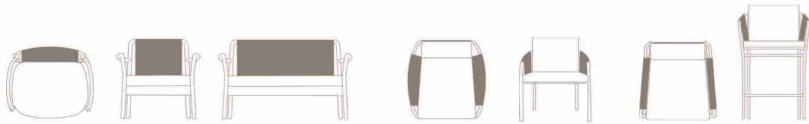

CAPRI 3
CHAIR

CAPRI 5
CHAIR

CAPRI -K 5
CHAIR

CAPRI 2
CHAIR

CAPRI 2
STOOL BAR

DIMENSIONS / CM:
SINGLE SEAT: L 80 D 69 H 77
DOUBLE SEAT: L 130 D 69 H 77
CHAIR: L 61 D 64 H 79
STOOL BAE: L 55 D 61 H 65/70

CAPRI 2
SINGLE SEAT