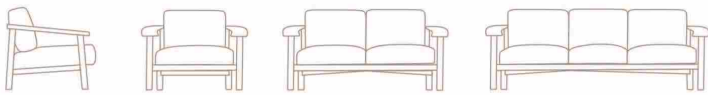

DENIZ LOUNGE I
ARMCHAIR

DIMENSIONS / CM:
SINGLE SEAT: L 100 D 85 H 60
UNIT WITH ONE ARMREST L: L 100 D 85 H 60
UNIT WITH ONE ARMREST R: L 100 D 85 H 60
UNIT WITH ARMREST : L 90 D 85 H 60
CORNER: L 85 D 85 H 60
PUFF: L 85 D 85 H 15
COFFEE TABLE: L 120/140 D 80 H 20
COFFEE TABLE: L 100 D 100 H 20

DENIZ LOUNGE I
COFFEE TABLE

MANGO
SINGLE SEAT

MANGO
DOUBLE SEAT

MANGO
TRIPLE SEAT

MANGO
COFFEE TABLE
120x60x40

MANGO
LOUNGE

MANGO CHAIR

MANGO WOOD CHAIR

MANGO TABLE
200x90 140x90
160x90 90x90

MANGO COFFEE TABLE
120x60x40

TABLE TOP / STONE,WOOD,GLASS ,CERAMIC

TWINS
SINGLE SEAT

TWINS
DOUBLE SEAT

DIMENSIONS / CM:
SINGLE SEAT: L 75 D 76 H 93
DOUBLE SEAT: L 146 D 76 H 93

HAWAII
SINGEL SEAT

HAWAII
DOUBLE SEAT

HAWAII
TRIPLE SEAT

DIMENSIONS / CM:
SINGLE SEAT: L 75 D 76 H 93
DOUBLE SEAT: L 146 D 76 H 93
TRIPLE SEAT: L 220 D 76 H 93

HAWAII
CHAIR

HAWAII
CHAIR

HAWAII
SUN LOUNGER

HAWAII
COFFEE TABLE