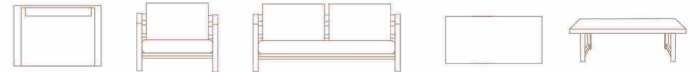

HAWAII
SINGEL SEAT

HAWAII
DOUBLE SEAT

HAWAII
TRIPLE SEAT

DIMENSIONS / CM:
SINGLE SEAT: L 75 D 76 H 93
DOUBLE SEAT: L 146 D 76 H 93
TRIPLE SEAT: L 220 D 76 H 93

HAWAII
CHAIR

HAWAII
CHAIR

HAWAII
SUN LOUNGER

HAWAII
COFFEE TABLE

DIMENSIONS / CM:
BED A - L: 64 D: 62 H: 83
BED A - R: L: 64 D: 62 H: 83
BED B: L: 64 D: 62 H: 83

DENIZ I - WOOD
SINGEL SEAT

DENIZ I - WOOD
DOUBLE SEAT

DENIZ I - WOOD
TRIPLE SEAT

DIMENSIONS / CM:
SINGLE SEAT: L 62 D 80 H 70
DOUBLE SEAT: L 124 D 80 H 70
TRIPLE SEAT: L 186 D 80 H 70
TABLE: L 120 D 60 H 39

DENIZ I
DOUBLE SEAT

DENIZ I
SINGEL SEAT

DENIZ I
TRIPLE SEAT

DIMENSIONS / CM:
SINGLE SEAT: L 62 D 80 H 70
DOUBLE SEAT: L 124 D 80 H 70
TRIPLE SEAT: L 186 D 80 H 70
TABLE: L 120 D 60 H 39

DENIZ I
COFFEE TABLE