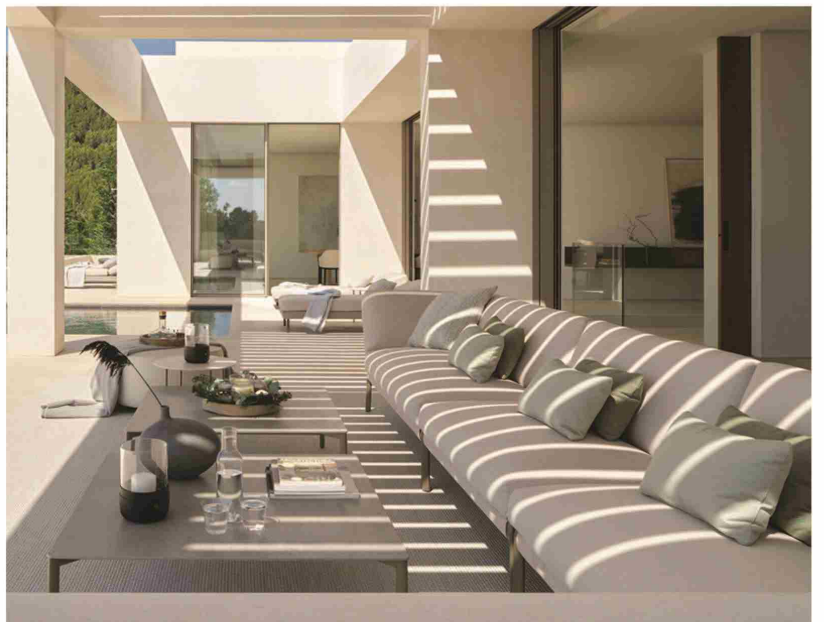

DIMENSIONS / CM:
SINGLE SEAT: L 75 D 76 H 93
DOUBLE SEAT: L 146 D 76 H 93
TRIPLE SEAT: L 220 D 76 H 93