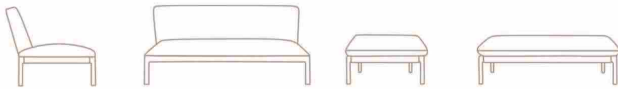

TIFFANY
TRIPLE SEAT

TIFFANY
DOUBLE SEAT

DIMENSIONS / CM:
SINGLE SEAT: L 75 D 76 H 93
DOUBLE SEAT: L 146 D 76 H 93
TRIPLE SEAT: L 220 D 76 H 93

TIFFANY
SINGEL SEAT

TIFFANY - R
SINGEL SEAT

TIFFANY - L
SINGEL SEAT

TIFFANY
SINGEL SEAT

TIFFANY
PUFF

TIFFANY
PUFF

DIMENSIONS / CM:
SINGLE SEAT: L 75 D 76 H 93
DOUBLE SEAT: L 146 D 76 H 93
TRIPLE SEAT: L 220 D 76 H 93

ATLANTIC
SINGEL SEAT

ATLANTIC
DOUBLE SEAT

ATLANTIC
TRIPLE SEAT

ATLANTIC - R
DOUBLE SEAT

DIMENSIONS / CM:
SINGLE SEAT: L 75 D 76 H 93
DOUBLE SEAT: L 146 D 76 H 93
TRIPLE SEAT: L 220 D 76 H 93

DENIZ LOUNGE I
CORNER

DIMENSIONS / CM:
CORNER A: L 290 D 200 H 60
CORNER B: L 490 D 200 H 60

DENIZ LOUNGE I
ARMCHAIR

DIMENSIONS / CM:
SINGLE SEAT: L 100 D 85 H 60
UNIT WITH ONE ARMREST L: L 100 D 85 H 60
UNIT WITH ONE ARMREST R: L 100 D 85 H 60
UNIT WITH ARMREST : L 90 D 85 H 60
CORNER: L 85 D 85 H 60
PUFF: L 85 D 85 H 15
COFFEE TABLE: L 120/140 D 80 H 20
COFFEE TABLE: L 100 D 100 H 20