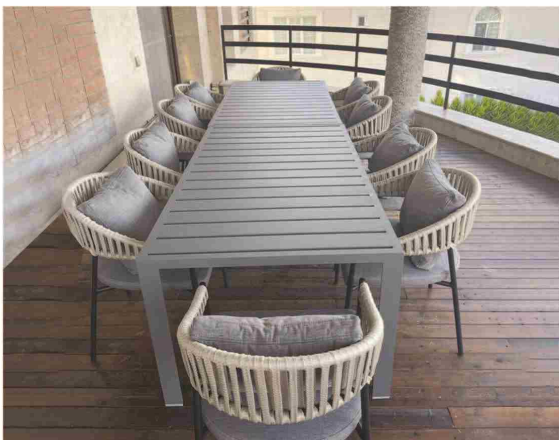

CAPRI 4
TRIPLE SEAT

CAPRI 4
DOUBLE SEAT

CAPRI 4
SINGLE SEAT

CAPRI 1
STOOL BAR

CAPRI 1
LOUNGE

CAPRI 1
DOUBLE SEAT

CAPRI 1
SINGLE SEAT

DIMENSIONS / CM:
 SINGLE SEAT: L 57 D 59 H 75
 DOUBLE SEAT: L 124 D 59 H 75
 LOUNGE: L 78 D 62 H 62
 STOOL BAE: L 57 D 59 H 65/70