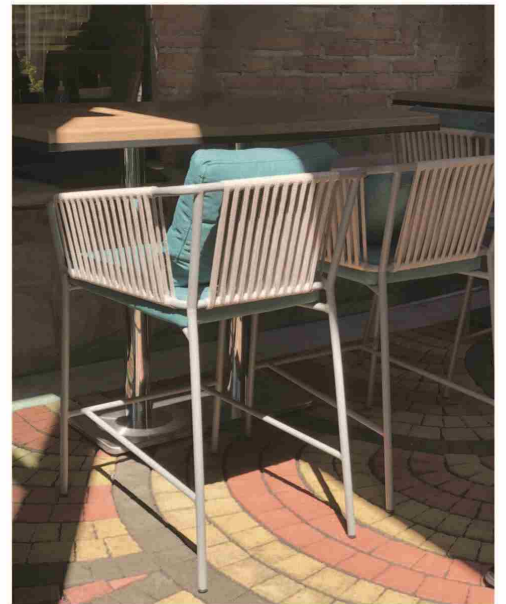

CAPRI 4
TRIPLE SEAT

CAPRI 4
DOUBLE SEAT

CAPRI 4
SINGLE SEAT

CAPRI 1
STOOL BAR

CAPRI 1
LOUNGE

CAPRI 1
DOUBLE SEAT

CAPRI 1
SINGLE SEAT

DIMENSIONS / CM:
 SINGLE SEAT: L 57 D 59 H 75
 DOUBLE SEAT: L 124 D 59 H 75
 LOUNGE: L 78 D 62 H 62
 STOOL BAE: L 57 D 59 H 65/70