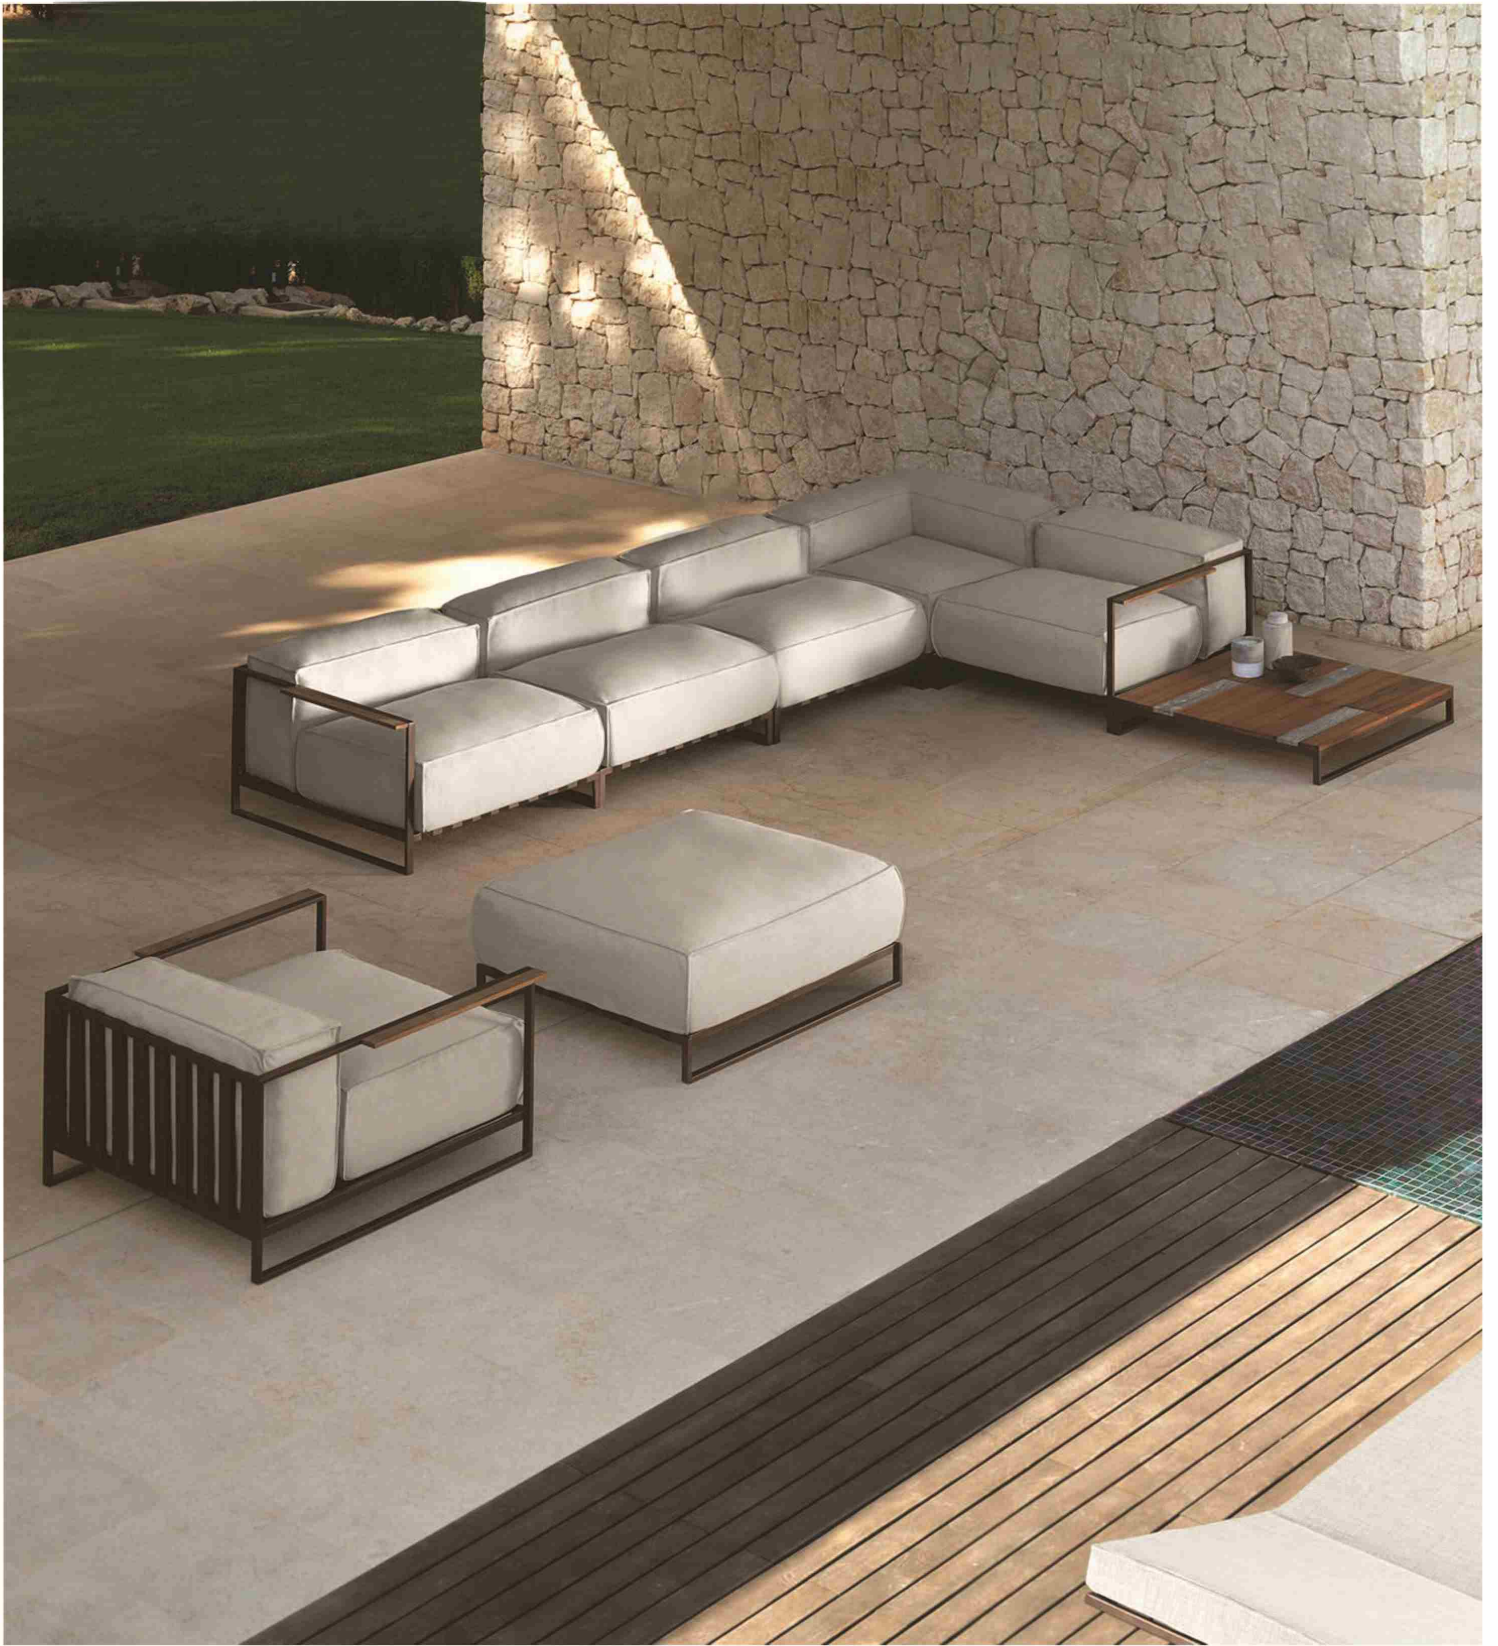

GARDEN COLLECTION	02 - 39
GARDEN SOFA	02 - 18
GARDEN CHAIR & TABLE	19 - 33
SUNLOUNGER & SIDE TABLE	34 - 35
TABLES BASE	36 - 37
TABLES TOP COLOR SAMPLE	38
PLASTIC COLOR SAMPLE	39