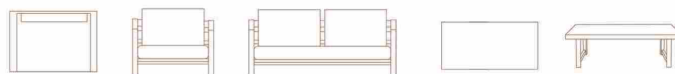

DENIZ I
DOUBLE SEAT

DENIZ I
SINGEL SEAT

DENIZ I
TRIPLE SEAT

DIMENSIONS / CM:
SINGLE SEAT: L 62 D 80 H 70
DOUBLE SEAT: L 124 D 80 H 70
TRIPLE SEAT: L 186 D 80 H 70
TABLE: L 120 D 60 H 39

DENIZ I
COFFEE TABLE

DENIZ II - WOOD
SINGEL SEAT

DENIZ II
DOUBLE SEAT

DENIZ II
TRIPLE SEAT

DIMENSIONS / CM:
SINGLE SEAT: L 72 D 85 H 70
DOUBLE SEAT: L 144 D 85 H 70
TRIPLE SEAT: L 210 D 85 H 70
TABLE: L 120 D 60 H 39

DENIZ II
SINGEL SEAT

DENIZ II
DOUBLE SEAT

DENIZ II
TRIPLE SEAT

DIMENSIONS / CM:
SINGLE SEAT: L 72 D 85 H 70
DOUBLE SEAT: L 144 D 85 H 70
TRIPLE SEAT: L 210 D 85 H 70
TABLE: L 120 D 60 H 39

DENIZ II
COFFEE TABLE

LAM
DOUBLE SEAT