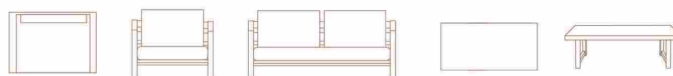

DENIZ I
DOUBLE SEAT

DENIZ I
SINGEL SEAT

DENIZ I
TRIPLE SEAT

DIMENSIONS / CM:
SINGLE SEAT: L 62 D 80 H 70
DOUBLE SEAT: L 124 D 80 H 70
TRIPLE SEAT: L 186 D 80 H 70
TABLE: L 120 D 60 H 39

DENIZ I
COFFEE TABLE

DENIZ II - WOOD
SINGEL SEAT

DENIZ II
DOUBLE SEAT

DENIZ II
TRIPLE SEAT

DIMENSIONS / CM:
SINGLE SEAT: L 72 D 85 H 70
DOUBLE SEAT: L 144 D 85 H 70
TRIPLE SEAT: L 210 D 85 H 70
TABLE: L 120 D 60 H 39

DENIZ II
SINGEL SEAT

DENIZ II
DOUBLE SEAT

DENIZ II
TRIPLE SEAT

DIMENSIONS / CM:
SINGLE SEAT: L 72 D 85 H 70
DOUBLE SEAT: L 144 D 85 H 70
TRIPLE SEAT: L 210 D 85 H 70
TABLE: L 120 D 60 H 39

DENIZ II
COFFEE TABLE

LAM
DOUBLE SEAT