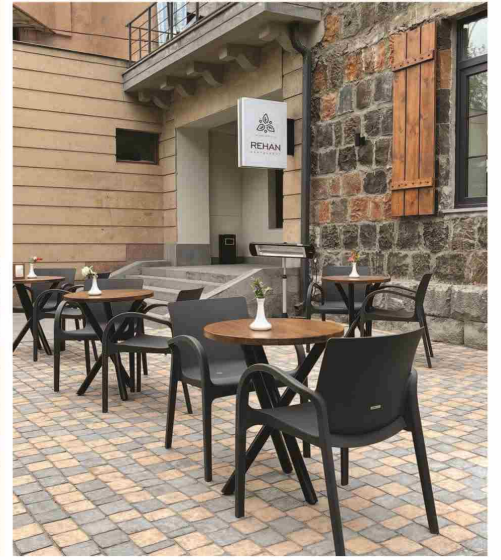

PLASTIC COLOR SAMPLE

Samples	Fiber Plast	Metal Plast	Vega	Harmony	Kika	Lounge	Shell	Cafe	Smart	WinnerII	King	Queen	Sky	Unigue	Yugo
01	●	●	●	●	●	●	●	●		●	●	●	●	●	●
02	●	●			●										
03	●		●	●					●						
04	●	●			●		●	●							
05															
06	●	●													
07	●	●													
08	●	●	●	●	●			●							●
09		●	●								●			●	
10	●		●	●	●		●	●		●		●	●		●
11	●	●	●	●	●		●	●			●		●	●	●
12			●		●		●	●		●			●		
13	●	●	●	●			●								
14	●	●		●	●		●	●			●	●	●	●	
15	●	●	●	●	●	●	●	●		●	●	●	●	●	●
16	●	●							●		●			●	
17														●	●
18	●	●	●	●	●	●	●	●	●	●	●	●	●	●	●
19												●			
20											●			●	
21										●				●	
25					●										
26										●	●		●	●