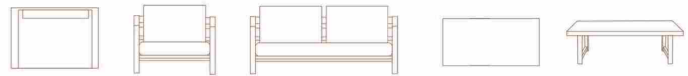

DIMENSIONS / CM:
BED A - L: 64 D: 62 H: 83
BED A - R: L: 64 D: 62 H: 83
BED B: L: 64 D: 62 H: 83

DENIZ I - WOOD
SINGEL SEAT

DENIZ I - WOOD
DOUBLE SEAT

DENIZ I - WOOD
TRIPLE SEAT

DIMENSIONS / CM:
SINGLE SEAT: L 62 D 80 H 70
DOUBLE SEAT: L 124 D 80 H 70
TRIPLE SEAT: L 186 D 80 H 70
TABLE: L 120 D 60 H 39

DENIZ I
DOUBLE SEAT

DENIZ I
SINGEL SEAT

DENIZ I
TRIPLE SEAT

DIMENSIONS / CM:
SINGLE SEAT: L 62 D 80 H 70
DOUBLE SEAT: L 124 D 80 H 70
TRIPLE SEAT: L 186 D 80 H 70
TABLE: L 120 D 60 H 39

DENIZ I
COFFEE TABLE

DENIZ II - WOOD
SINGEL SEAT

DENIZ II
DOUBLE SEAT

DENIZ II
TRIPLE SEAT

DIMENSIONS / CM:
SINGLE SEAT: L 72 D 85 H 70
DOUBLE SEAT: L 144 D 85 H 70
TRIPLE SEAT: L 210 D 85 H 70
TABLE: L 120 D 60 H 39

DENIZ II
SINGEL SEAT