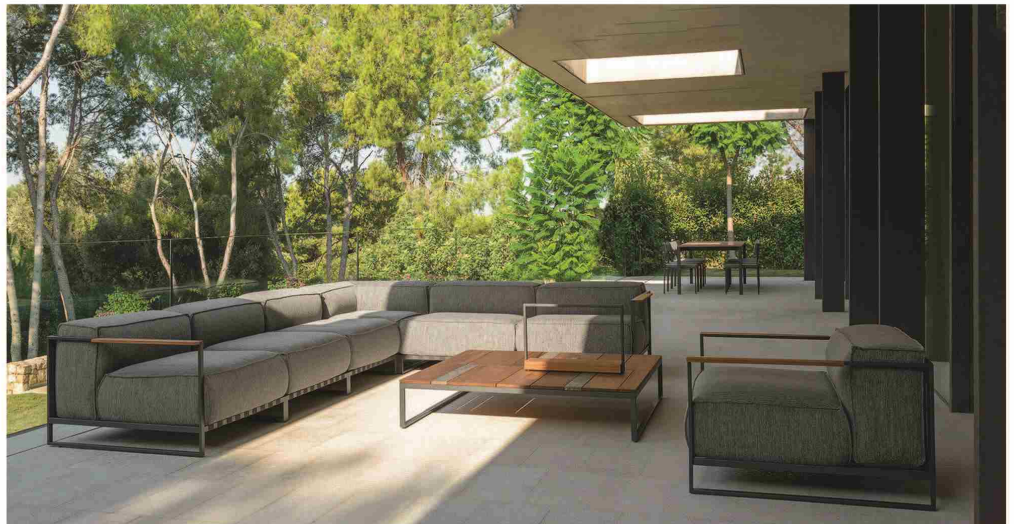

DIMENSIONS / CM:
CORNER A: L 290 D 200 H 60
CORNER B: L 490 D 200 H 60

DIMENSIONS / CM:
SINGLE SEAT: L 100 D 85 H 60
UNIT WITH ONE ARMREST L: L 100 D 85 H 60
UNIT WITH ONE ARMREST R: L 100 D 85 H 60
UNIT WITH ARMREST : L 90 D 85 H 60
CORNER: L 85 D 85 H 60
PUFF: L 85 D 85 H 15
COFFEE TABLE: L 120/140 D 80 H 20
COFFEE TABLE: L 100 D 100 H 20