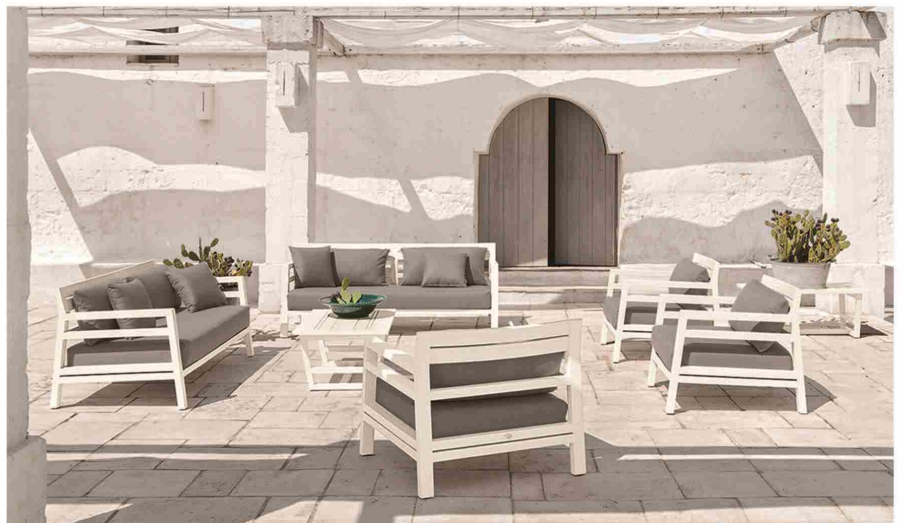

DENIZ I
DOUBLE SEAT

DENIZ I
SINGEL SEAT

DENIZ I
TRIPLE SEAT

DIMENSIONS / CM:
SINGLE SEAT: L 62 D 80 H 70
DOUBLE SEAT: L 124 D 80 H 70
TRIPLE SEAT: L 186 D 80 H 70
TABLE: L 120 D 60 H 39

DENIZ I
COFFEE TABLE