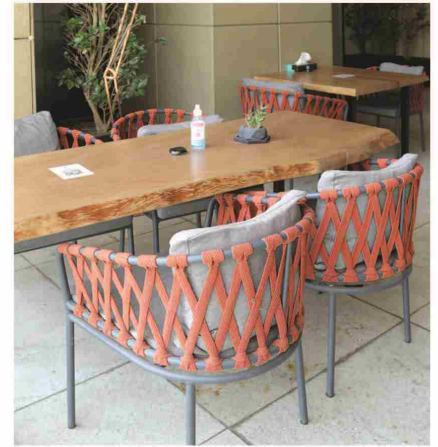

CAPRI 4- X
CHAIR

DIMENSIONS / CM:
SINGLE SEAT: L 97 D 87 H 70
DOUBLE SEAT: L 180 D 87 H 70
TRIPLE SEAT: L 240 D 87 H 70
CHAIR: L 60 D 53 H 76