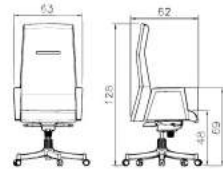

DENİZ

Seat and back made of cold foam,
With pneumatic 10cm Jack
Nickel-chromium electroplating base.

M933