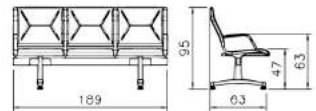

The Nickel-chromium electroplating base
With high strength against moisture corrosion.