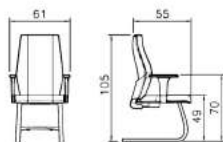

One piece bent base, with
Nickel-chromium electroplating.
PVC arms.