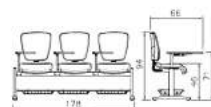

■ W914p2ntaj