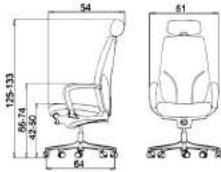

M901

B901

SILVER

M906

B906

M906jh

Very beautiful and comfortable
Back and seat made of cold foam.

B906jh

KASRA

M904

Synchronous and high tech mechanism
Silent wheel Adjustable back, seat and arms.

K904d

SORENA

■ M907zj

Back and seat are made of cold foam
And very comfortable.

■ B907zj