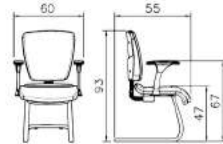

VENUS

Nickel-chromium electroplating base
With foot stool and pneumatic jack 26cm.