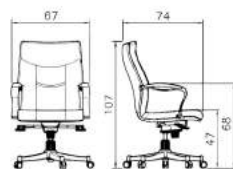

M901

B901

SILVER

M906

B906

M906jh

Very beautiful and comfortable
Back and seat made of cold foam.

B906jh

KASRA

M904

Synchronous and high tech mechanism
Silent wheel Adjustable back, seat and arms.

K904d

SORENA

■ M907zj

Back and seat are made of cold foam
And very comfortable.

■ B907zj