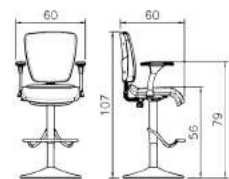

VENUS

K914j

C914j

Nickel-chromium electroplating base
With foot stool and pneumatic jack 26cm.

W914p2t_v

W914p3

■ P914

■ O914