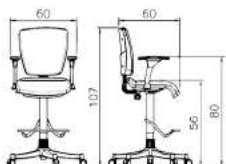

VENUS

K914j

C914j

Nickel-chromium electroplating base
With foot stool and pneumatic jack 26cm.

W914p2t_v

W914p3

■ P914

■ O914