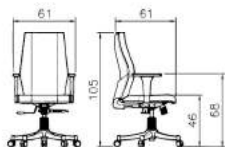

SORENA

■ K907z