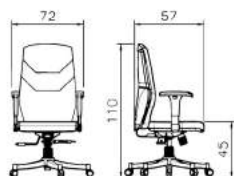

Seat frame made of pressed multi-layered wood with high strength mold cold foam with controlled density for increasing comfortingly and back frame made of injected plastic for product strength and increase beauty.

ARIA

M931

B931

K931

C931

ZIGMA

■ M903

One piece bent base
and arms