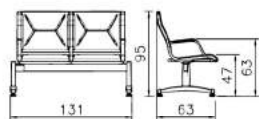

Modern and eye-ful design
and based on Principles
ergonomics, high strength
with sense of Comfort
while sitting, suitable for
public spaces specially
Airports.

STAR

■ W929p3vt_v

Leather suction and foam injection simultaneously,
Very comfortable and beautiful
MDF table with PVC cover.