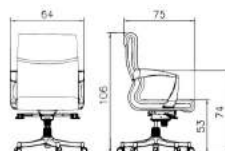

LANDA

Arms made of beech wood
Very comfortable and beautiful

Nickel-chromium
electroplating base
Silent wheels