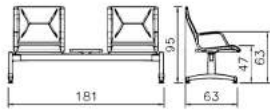

■ W929p2vt_v

The Nickel-chromium electroplating base
With high strength against moisture corrosion.