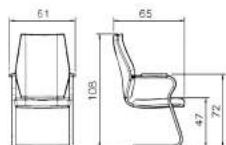

SORENA

Back and seat are made of cold foam
And very comfortable.