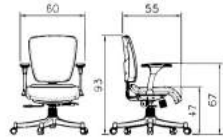

VENUS

Nickel-chromium electroplating base
With foot stool and pneumatic jack 26cm.