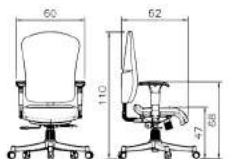

MEDICAL-BETA

C911

K911

C912

K912

Modern, beautiful and practical design
And in accordance with the principle ergonomics,
Seat and back made of injected plastic with high strength, Metal base with
electrostatic powder coat paint, for increasing beauty and resisting corrosion.