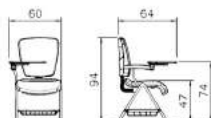

■ W914p2ntaj