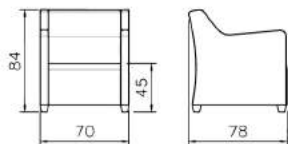

MILAN

■ F926p1