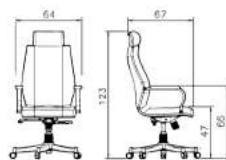

KASRA

M904

Synchronous and high tech mechanism
Silent wheel Adjustable back, seat and arms.

K904d

SORENA

■ M907zj

Back and seat are made of cold foam
And very comfortable.

■ B907zj