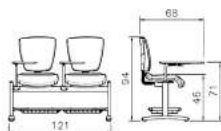

■ W914p2ntaj