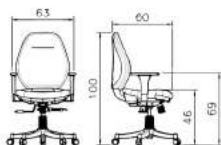

Back and seat made of cold foam
With beauty cover for back.

■ K918

TANDIS-ROYAL

■ K917

■ C917

One piece bended base.
PVC arm.
Nickel-chromium electro-
plating.

■ K916c

■ C916c