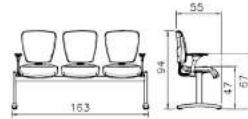

VENUS

K914j

C914j

Nickel-chromium electroplating base
With foot stool and pneumatic jack 26cm.

W914p2t_v

W914p3

■ P914

■ O914