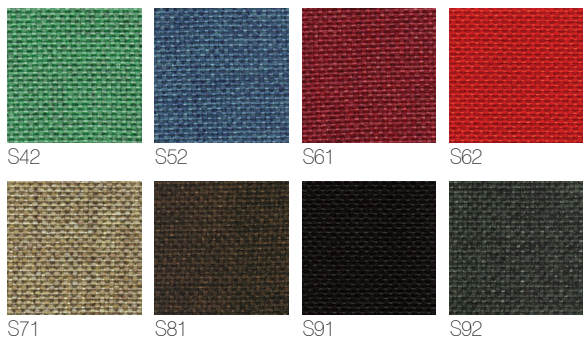

SPORT FABRIC