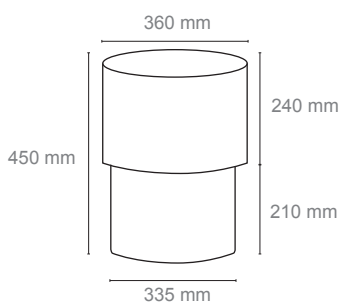

artman®

Tel/Fax: 021 88 77 0368 / www.artmanfurniture.com

برای محصول BNK کاربردهای بسیاری می توان نام برد. بطور مثال، از این محصول بعنوان قسمتی از میلمان، در آشپزخانه، در کنار میلمان خانگی یا میلمان اداری و یا بعنوان یک سکوی کمکی جهت استفاده فرد میزبان که نیاز به نشست و برخاست مکرر دارد، می توان استفاده نمود. همچنین از ویژگی دکوراتیو بودن طراحی این محصول، می توان در فضاهای مختلفی، مانند کافی شاپ ها، لابی هتل ها، سالن های آرایش و غیره بهره برد. محصول BNK بعنوان میز عسلی یا بعنوان صندلی سرویس خواب، نیز مناسب فضاهای کوچک می باشد.

SPORT FABRIC

ARTIFICIAL LEATHER