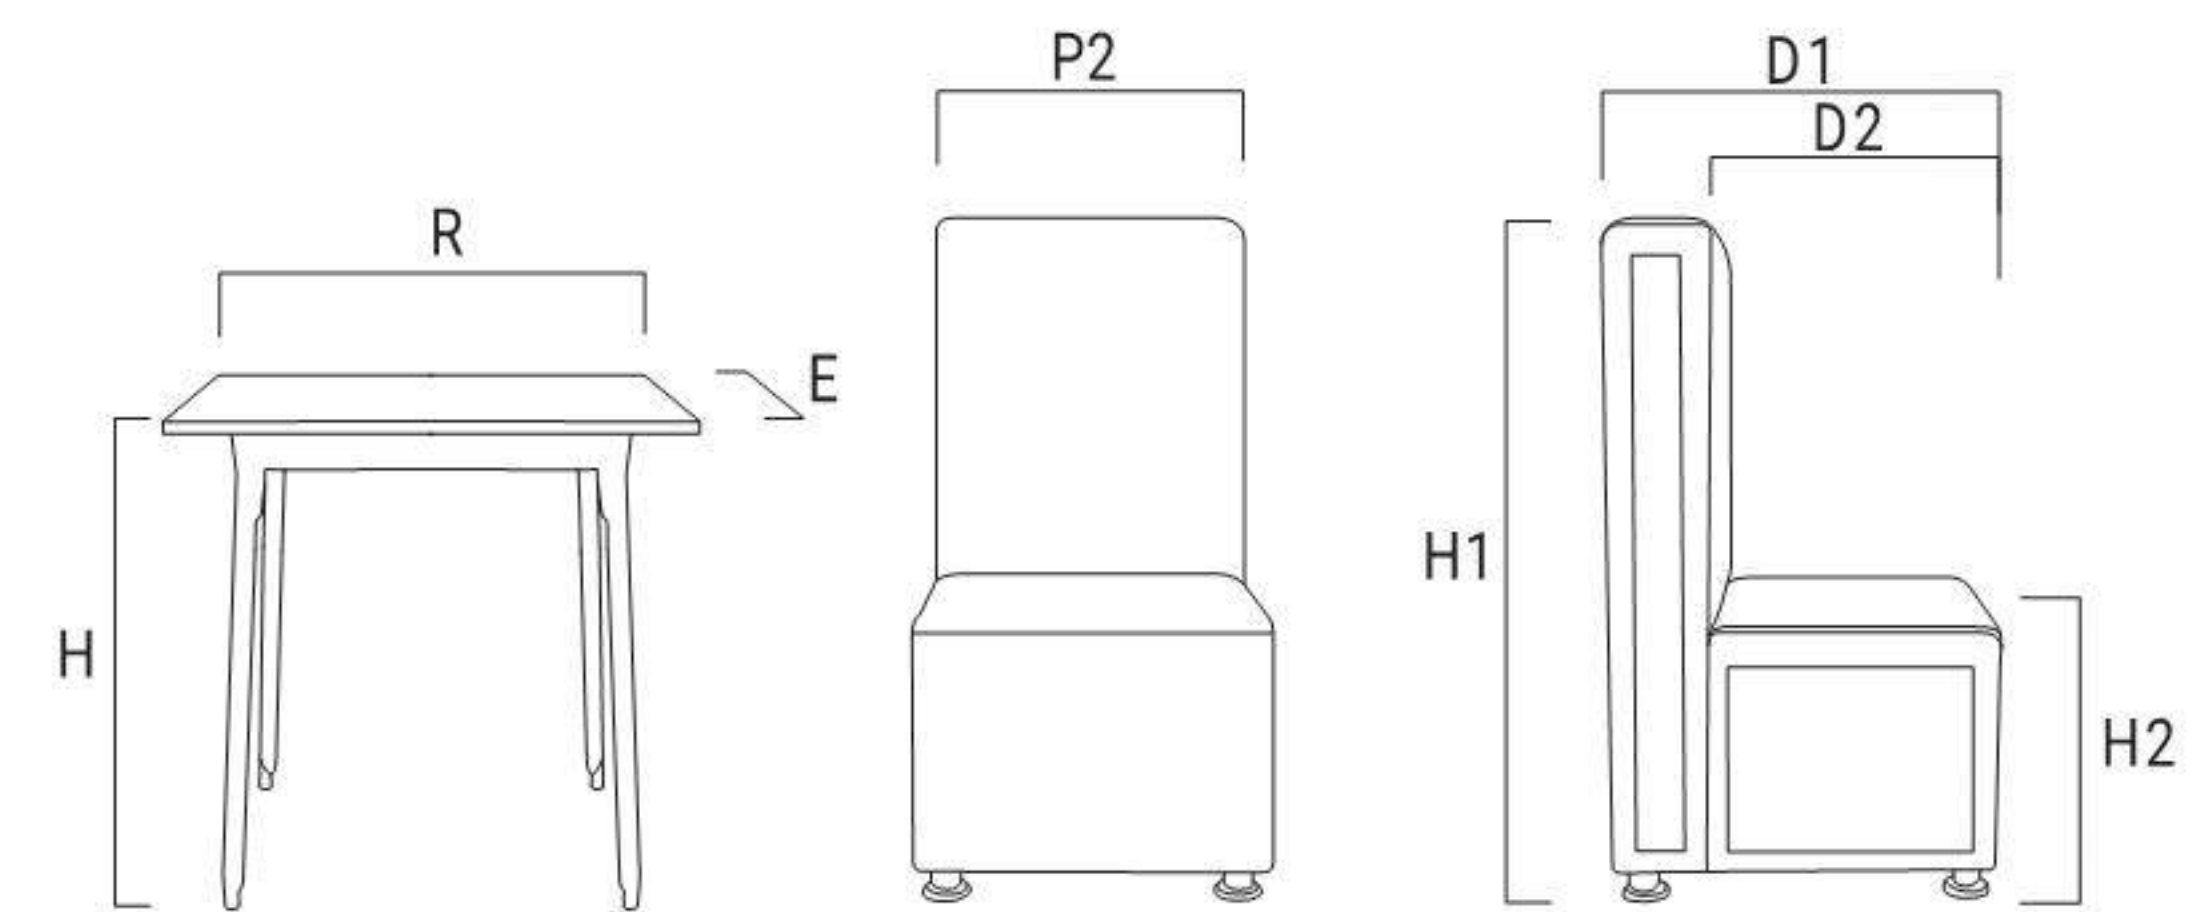

R: 120cm H: 75cm E: 80cm
W: 23kg

RF 150

P1: 102cm P2: 100cm D1: 65cm D2: 52cm
H1: 110cm H2: 45cm
W: 26kg

RF150

SERIES
Restaurant Furniture

DIMENSIONS

راهنمای ابعاد

Rashen
Office Furniture