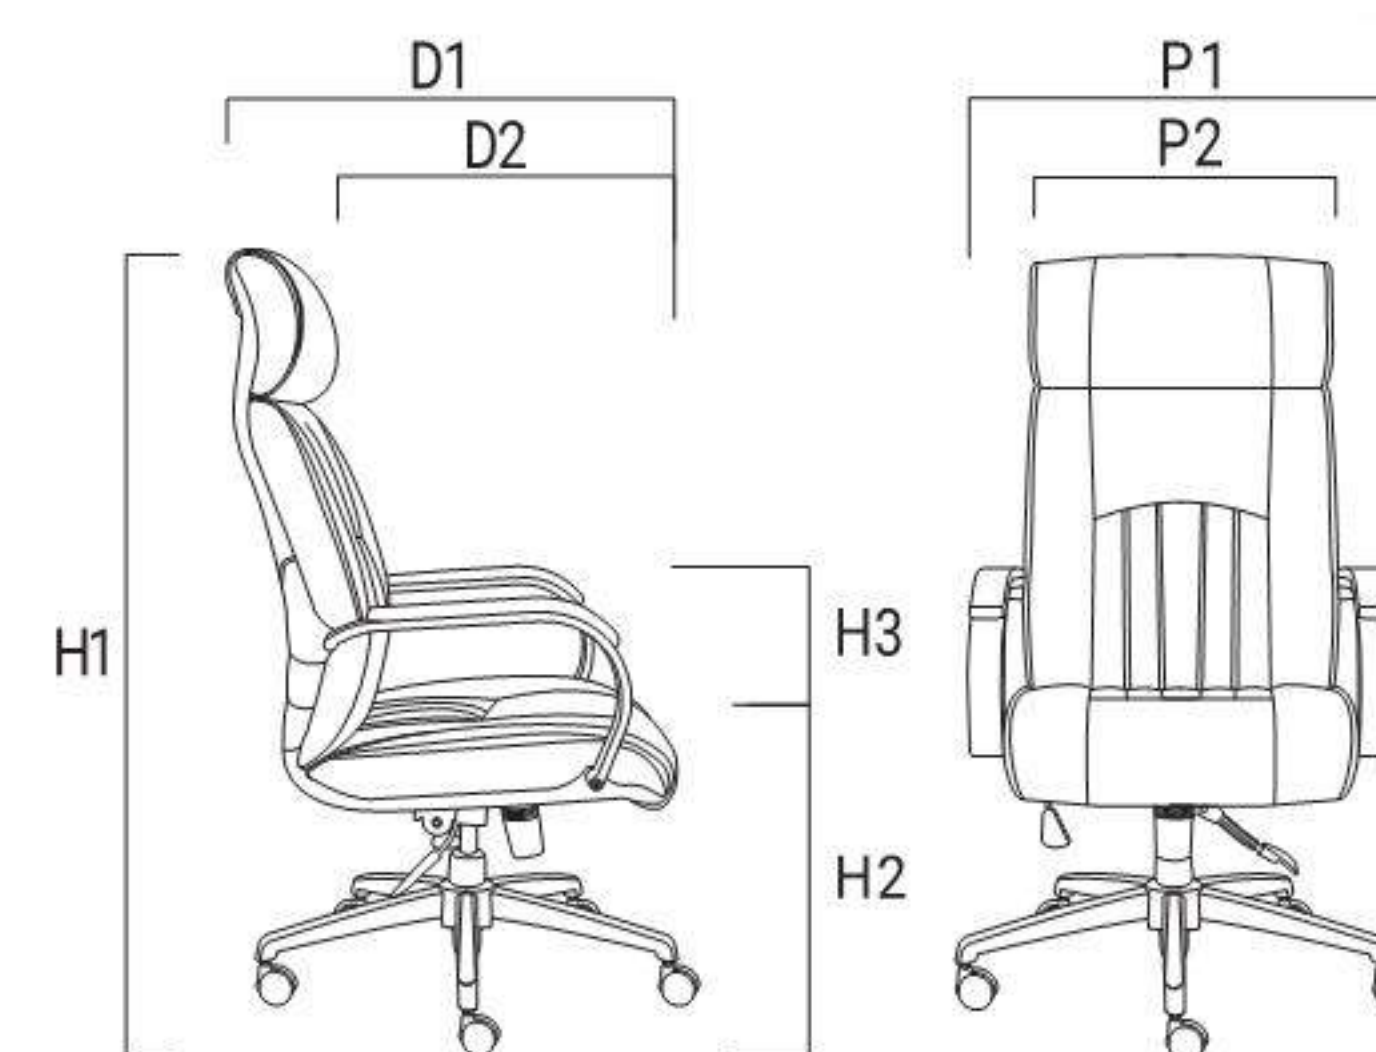

DIMENSIONS

راهنمای ابعاد

924

SERIES / Office Chair

M920

P1: 64cm P2: 54cm D1: 79cm D2: 53cm
 H1: 117+8cm H2: 54+8cm H3: 20cm W: 27kg

920

SERIES / Office Chair