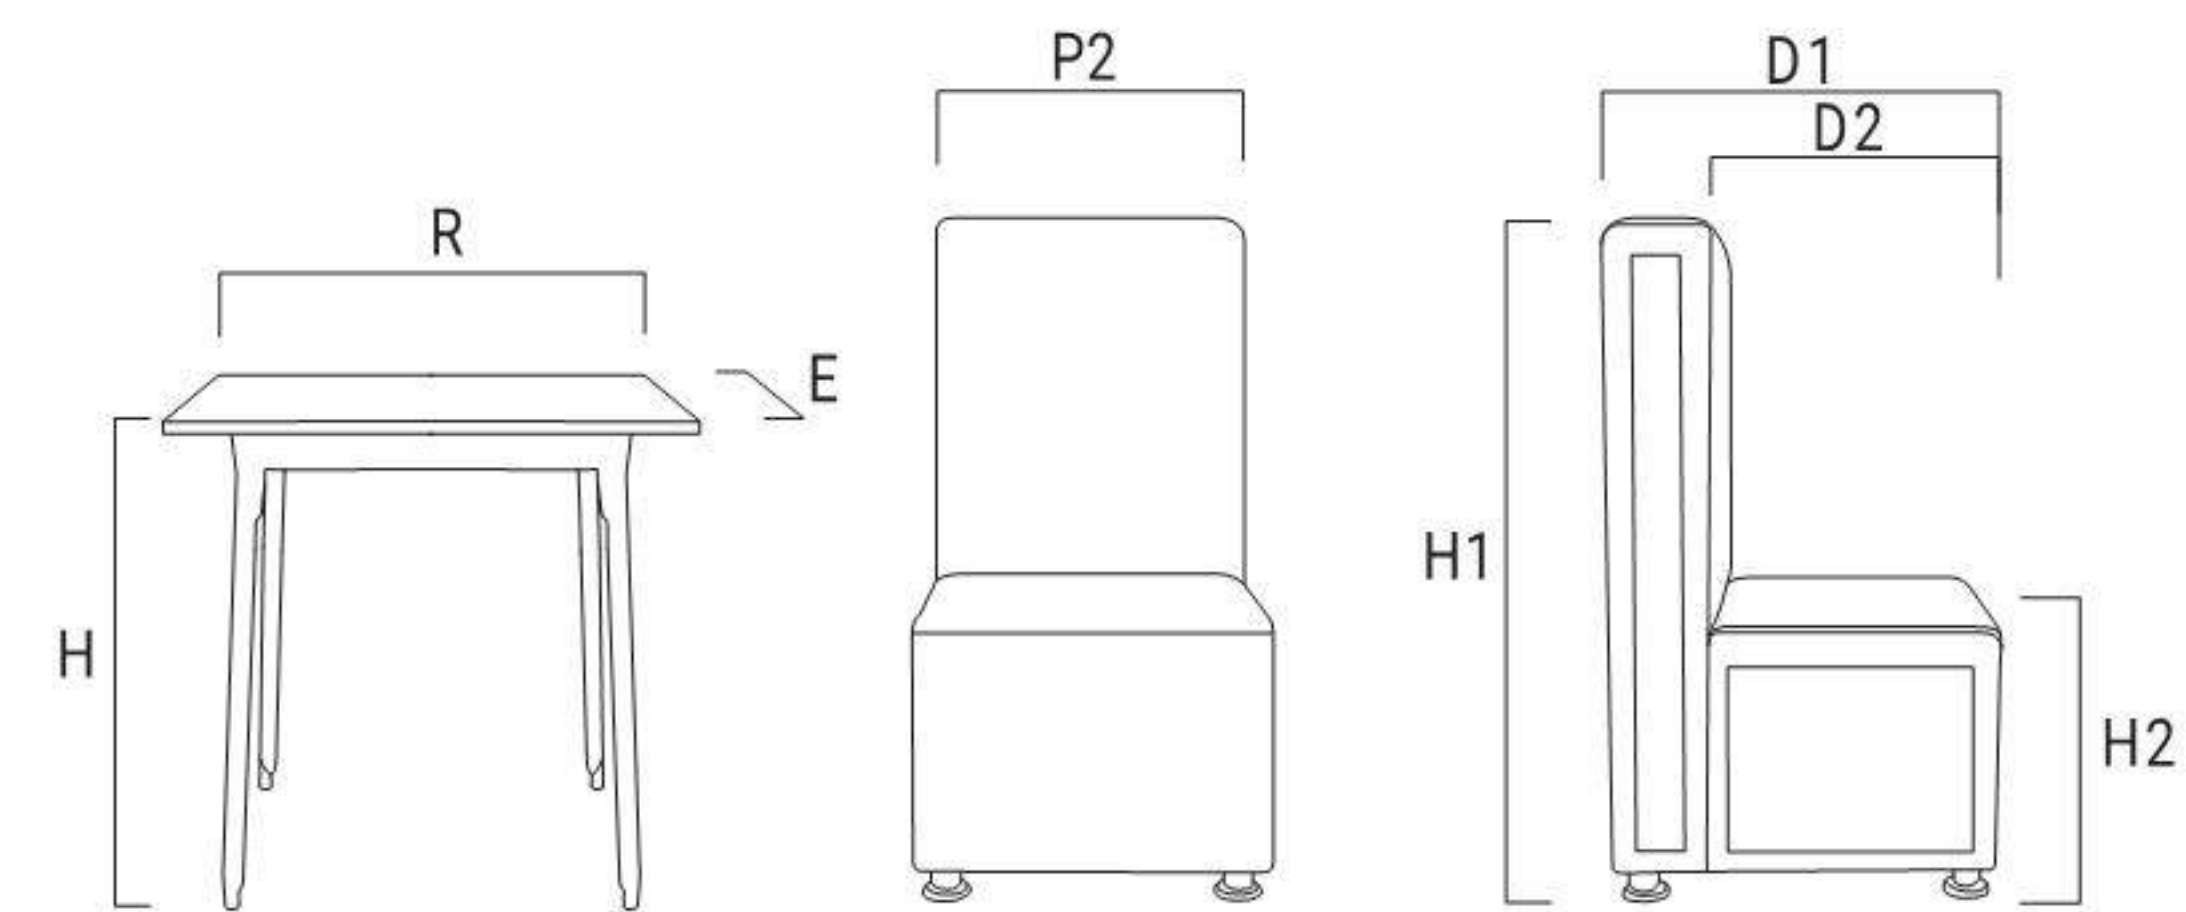

R: 120cm H: 75cm E: 80cm
W: 23kg

RF 150

P1: 102cm P2: 100cm D1: 65cm D2: 52cm
H1: 110cm H2: 45cm
W: 26kg

RF150

SERIES
Restaurant Furniture

DIMENSIONS

راهنمای ابعاد

Rashen
Office Furniture

Rashen
Office Furniture

Rashen
Office Furniture

Rashen
Office Furniture

Rashen
Office Furniture

RF 250 M

R: 100cm H: 75cm E: 100cm
W: 22.5kg

RF 250

P1: 62cm P2: 60cm D1: 64cm D2: 50cm
H1: 90cm H2: 48cm H3: 16cm
W: 12.5kg

RF250

SERIES
Restaurant Furniture

DIMENSIONS

راهنمای ابعاد

RF 350 M

R: 88cm H: 75cm E: 88cm
W: 21kg

RF 350

P2: 77cm D1: 60cm D2: 52cm
H1: 76cm H2: 47cm
W: 11kg