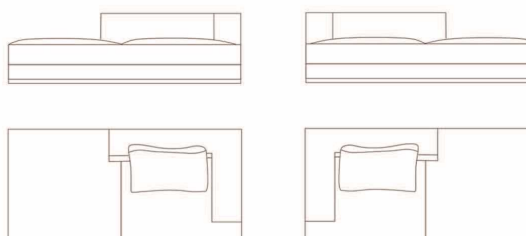

MAJORCA
DOUBLE SEAT

MAJORCA
BED LOUNGE

MAJORCA
PUFF

THE LAYOUT OF MAJORCA

DIMENSIONS / CM:
 SINGLE SEAT: L 105 D 90 H 75
 DOUBLE SEAT: L 185 D 90 H 75
 TRIPLE SEAT: L 225 D 90 H 75

DIMENSIONS / CM:
 DOUBLE SEAT A ARMREST L&R: L 130 D 90 H 75
 DOUBLE SEAT B ARMREST L&R: L 180 D 90 H 75
 DOUBLE SEAT C ARMREST L&R: L 210 D 90 H 75

DIMENSIONS / CM:
 CORNER: L 90 D 90 H 75

DIMENSIONS / CM:
 BED: L 120 D 90 H 75

DIMENSIONS / CM:
 PUFF A: L 100 D 90 H 75
 PUFF B: L 120 D 90 H 75

DIMENSIONS / CM:
 CORNER: L 210+90 D 210+100 H 75

DIMENSIONS / CM:
 CORNER: L 130+90 D 210+100 H 75

DIMENSIONS / CM:
 CORNER: L 130+90 D 180+100 H 75

DIMENSIONS / CM:
 BED: L 90+90 D 120 H 75

MORACCO
SINGLE SEAT

MORACCO
DOUBLE SEAT

MORACCO
TRIPLE SEAT

MORACCO
CORNER

DIMENSIONS / CM:
SINGLE SEAT: L 100 D 99 H 83
DOUBLE SEAT: L 260 D 99 H 83
TRIPLE SEAT: L 303 D 99 H 83

DIMENSIONS / CM:
CORNER: L 90 D 90 H 75

A

DIMENSIONS / CM:
DOUBLE SEAT A ARMREST L&R: L 130 D 90 H 75

B

DIMENSIONS / CM:
DOUBLE SEAT B ARMREST L&R: L 130 D 90 H 75

BARCELONA
SINGLE SEAT

BARCELONA
DOUBLE SEAT