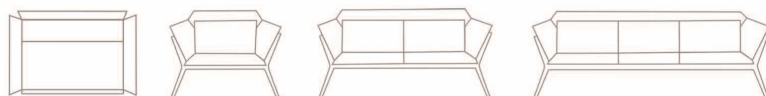

DIMENSIONS / CM:
SINGLE SEAT: L 90 D 85 H 80
DOUBLE SEAT: L 180 D 85 H 80
TRIPLE SEAT: L 215 D 85 H 80

MARSEILLE I
SINGLE SEAT

MARSEILLE I
DOUBLE SEAT/2.5

DIMENSIONS / CM:

SINGLE SEAT: L 90 D 90 H 73
DOUBLE SEAT: L 180 D 90 H 73
TRIPLE SEAT: L 200 D 90 H 73

KLARA
SINGLE SEAT

KLARA
DOUBLE SEAT

KLARA
TRIPLE SEAT

PARIS I
DOUBLE SEAT

PARIS I
TRIPLE SEAT

WOOD BASE

DIMENSIONS / CM:
SINGLE SEAT I/II: L 100 D 90 H 75
DOUBLE SEAT 2.5 I/II: L 195 D 90 H 75
TRIPLE SEAT I/II: L 215 D 90 H 75

DIMENSIONS / CM:
CORNER I/II: L 220 D 180 H 75

PARIS II
CORNER

STAY
SINGLE SEAT

STAY
DOUBLE SEAT

STAY
TRIPLE SEAT

DIMENSIONS / CM:
SINGLE SEAT: L 100 D 80 H 82
DOUBLE SEAT: L 160 D 80 H 82
TRIPLE SEAT: L 220 D 80 H 82

DIMENSIONS / CM:
SINGLE SEAT: L 76 D 75 H 67
DOUBLE SEAT: L 150 D 75 H 67

BENITO
SINGLE SEAT

BENITO
DOUBLE SEAT

PARMA LOUNGE
H:80 W:100 L:119

PARMA LOUNGE
H:80 W:85 L:90

PARMA
P930

PARMA
P930A

PARMA
P911