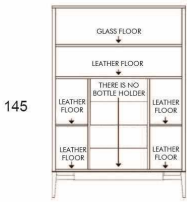

DIMENSIONS / CM:
CORNER: L 90 D 90 H 75

A

DIMENSIONS / CM:
DOUBLE SEAT A ARMREST L&R: L 130 D 90 H 75

B

DIMENSIONS / CM:
DOUBLE SEAT B ARMREST L&R: L 130 D 90 H 75

BARCELONA
SINGLE SEAT

BARCELONA
DOUBLE SEAT

TIFFANY 1 TABLE

280x120	250x100
280x100	200x100
250x120	180x180

TIFFANY 2 TABLE

250x120	200x100
250x100	
200x120	

TABLES TOP / WOOD - STONE - GLASS

BRIDGE TABLE
250x120
200x100

MILO TABLE
160 Ø
140 Ø 100 Ø
120 Ø 90 Ø

OPERA TABLE
180 Ø
160 Ø
140 Ø

DECO A
DECOR SHELVES

DECO B
DECOR SHELVES

DECO C
DECOR SHELVES

110

167

A

91

145

B

D : 50

91

145

C

100

140