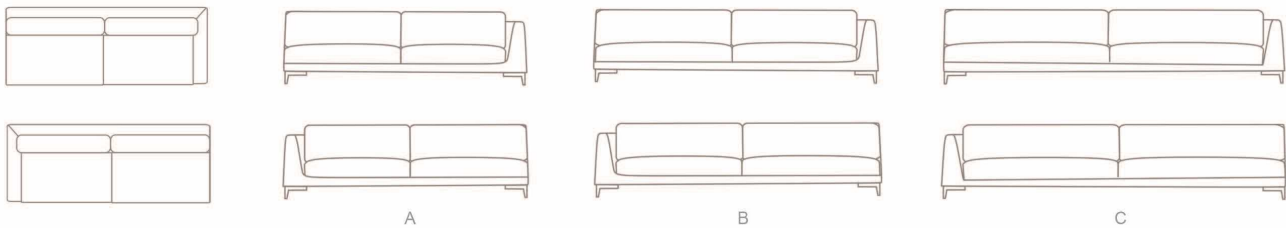

ROYAL
TRIPLE SEAT

DIMENSIONS / CM:
 SINGLE SEAT: L 146 D 102 H 68
 DOUBLE SEAT: L 176 D 102 H 68
 TRIPLE SEAT: L 226 D 102 H 68

DIMENSIONS / CM:
 BED A: L 123 D 102 H 68
 BED B: L 153 D 102 H 68
 BED C: L 175 D 102 H 68

MAJORCA
DOUBLE SEAT

MAJORCA
BED LOUNGE

MAJORCA
PUFF

THE LAYOUT OF MAJORCA

DIMENSIONS / CM:
 SINGLE SEAT: L 105 D 90 H 75
 DOUBLE SEAT: L 185 D 90 H 75
 TRIPLE SEAT: L 225 D 90 H 75

DIMENSIONS / CM:
 DOUBLE SEAT A ARMREST L&R: L 130 D 90 H 75
 DOUBLE SEAT B ARMREST L&R: L 180 D 90 H 75
 DOUBLE SEAT C ARMREST L&R: L 210 D 90 H 75

DIMENSIONS / CM:
 CORNER: L 90 D 90 H 75

DIMENSIONS / CM:
 BED: L 120 D 90 H 75

DIMENSIONS / CM:
 PUFF A: L 100 D 90 H 75
 PUFF B: L 120 D 90 H 75

DIMENSIONS / CM:
 CORNER: L 210+90 D 210+100 H 75

DIMENSIONS / CM:
 CORNER: L 130+90 D 210+100 H 75

DIMENSIONS / CM:
 CORNER: L 130+90 D 180+100 H 75

DIMENSIONS / CM:
 BED: L 90+90 D 120 H 75

MORACCO
SINGLE SEAT

MORACCO
DOUBLE SEAT

MORACCO
TRIPLE SEAT

MORACCO
CORNER

DIMENSIONS / CM:
SINGLE SEAT: L 100 D 99 H 83
DOUBLE SEAT: L 260 D 99 H 83
TRIPLE SEAT: L 303 D 99 H 83