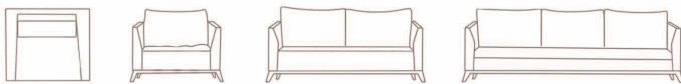

DIMENSIONS / CM:
SINGLE SEAT: L 90 D 85 H 80
DOUBLE SEAT: L 180 D 85 H 80
TRIPLE SEAT: L 215 D 85 H 80

MARSEILLE I
SINGLE SEAT

MARSEILLE I
DOUBLE SEAT/2.5

DIMENSIONS / CM:

SINGLE SEAT: L 90 D 90 H 73
DOUBLE SEAT: L 180 D 90 H 73
TRIPLE SEAT: L 200 D 90 H 73

KLARA
SINGLE SEAT

KLARA
DOUBLE SEAT

KLARA
TRIPLE SEAT

PARIS I
DOUBLE SEAT

PARIS I
TRIPLE SEAT

WOOD BASE

DIMENSIONS / CM:
SINGLE SEAT I/II: L 100 D 90 H 75
DOUBLE SEAT 2.5 I/II: L 195 D 90 H 75
TRIPLE SEAT I/II: L 215 D 90 H 75

DIMENSIONS / CM:
CORNER I/II: L 220 D 180 H 75

PARIS II
CORNER

STAY
SINGLE SEAT

STAY
DOUBLE SEAT

STAY
TRIPLE SEAT

DIMENSIONS / CM:
SINGLE SEAT: L 100 D 80 H 82
DOUBLE SEAT: L 160 D 80 H 82
TRIPLE SEAT: L 220 D 80 H 82

DIMENSIONS / CM:
SINGLE SEAT: L 76 D 75 H 67
DOUBLE SEAT: L 150 D 75 H 67

BENITO
SINGLE SEAT

BENITO
DOUBLE SEAT

PARMA LOUNGE
H:80 W:100 L:119

PARMA LOUNGE
H:80 W:85 L:90

PARMA
P930

PARMA
P930A

PARMA
P911