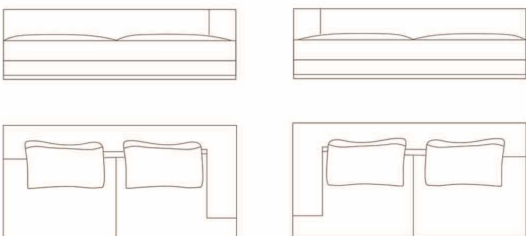

MAJORCA
DOUBLE SEAT

MAJORCA
BED LOUNGE

MAJORCA
PUFF

THE LAYOUT OF MAJORCA

DIMENSIONS / CM:
 SINGLE SEAT: L 105 D 90 H 75
 DOUBLE SEAT: L 185 D 90 H 75
 TRIPLE SEAT: L 225 D 90 H 75

DIMENSIONS / CM:
 DOUBLE SEAT A ARMREST L&R: L 130 D 90 H 75
 DOUBLE SEAT B ARMREST L&R: L 180 D 90 H 75
 DOUBLE SEAT C ARMREST L&R: L 210 D 90 H 75

DIMENSIONS / CM:
 CORNER: L 90 D 90 H 75

DIMENSIONS / CM:
 BED: L 120 D 90 H 75

DIMENSIONS / CM:
 PUFF A: L 100 D 90 H 75
 PUFF B: L 120 D 90 H 75

DIMENSIONS / CM:
 CORNER: L 210+90 D 210+100 H 75

DIMENSIONS / CM:
 CORNER: L 130+90 D 210+100 H 75

DIMENSIONS / CM:
 CORNER: L 130+90 D 180+100 H 75

DIMENSIONS / CM:
 BED: L 90+90 D 120 H 75

MORACCO
SINGLE SEAT

MORACCO
DOUBLE SEAT

MORACCO
TRIPLE SEAT

MORACCO
CORNER

DIMENSIONS / CM:
SINGLE SEAT: L 100 D 99 H 83
DOUBLE SEAT: L 260 D 99 H 83
TRIPLE SEAT: L 303 D 99 H 83

DIMENSIONS / CM:
CORNER: L 90 D 90 H 75

A

DIMENSIONS / CM:
DOUBLE SEAT A ARMREST L&R: L 130 D 90 H 75

B

DIMENSIONS / CM:
DOUBLE SEAT B ARMREST L&R: L 130 D 90 H 75

BARCELONA
SINGLE SEAT

BARCELONA
DOUBLE SEAT