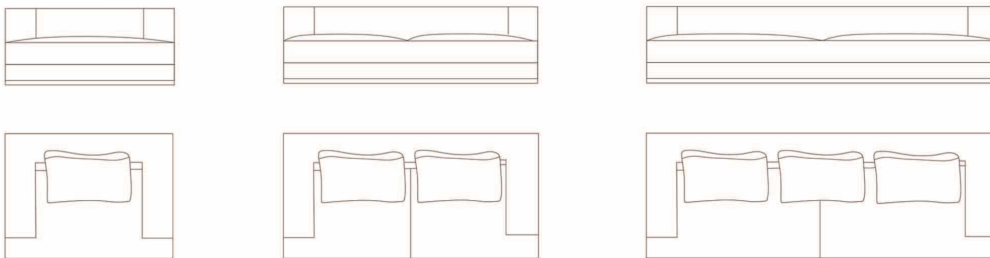

MAJORCA
DOUBLE SEAT

MAJORCA
BED LOUNGE

MAJORCA
PUFF

THE LAYOUT OF MAJORCA

DIMENSIONS / CM:
 SINGLE SEAT: L 105 D 90 H 75
 DOUBLE SEAT: L 185 D 90 H 75
 TRIPLE SEAT: L 225 D 90 H 75

DIMENSIONS / CM:
 DOUBLE SEAT A ARMREST L&R: L 130 D 90 H 75
 DOUBLE SEAT B ARMREST L&R: L 180 D 90 H 75
 DOUBLE SEAT C ARMREST L&R: L 210 D 90 H 75

DIMENSIONS / CM:
 CORNER: L 90 D 90 H 75

DIMENSIONS / CM:
 BED: L 120 D 90 H 75

DIMENSIONS / CM:
 PUFF A: L 100 D 90 H 75
 PUFF B: L 120 D 90 H 75

DIMENSIONS / CM:
 CORNER: L 210+90 D 210+100 H 75

DIMENSIONS / CM:
 CORNER: L 130+90 D 210+100 H 75

DIMENSIONS / CM:
 CORNER: L 130+90 D 180+100 H 75

DIMENSIONS / CM:
 BED: L 90+90 D 120 H 75

MORACCO
SINGLE SEAT

MORACCO
DOUBLE SEAT

MORACCO
TRIPLE SEAT

MORACCO
CORNER

DIMENSIONS / CM:
SINGLE SEAT: L 100 D 99 H 83
DOUBLE SEAT: L 260 D 99 H 83
TRIPLE SEAT: L 303 D 99 H 83

DIMENSIONS / CM:
CORNER: L 90 D 90 H 75

A

DIMENSIONS / CM:
DOUBLE SEAT A ARMREST L&R: L 130 D 90 H 75

B

DIMENSIONS / CM:
DOUBLE SEAT B ARMREST L&R: L 130 D 90 H 75

BARCELONA
SINGLE SEAT

BARCELONA
DOUBLE SEAT