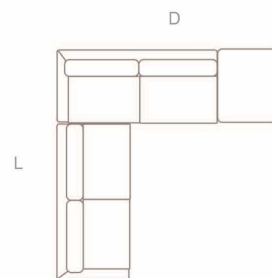

MAJORCA
DOUBLE SEAT

MAJORCA
BED LOUNGE

MAJORCA
PUFF

THE LAYOUT OF MAJORCA

DIMENSIONS / CM:
 SINGLE SEAT: L 105 D 90 H 75
 DOUBLE SEAT: L 185 D 90 H 75
 TRIPLE SEAT: L 225 D 90 H 75

DIMENSIONS / CM:
 DOUBLE SEAT A ARMREST L&R: L 130 D 90 H 75
 DOUBLE SEAT B ARMREST L&R: L 180 D 90 H 75
 DOUBLE SEAT C ARMREST L&R: L 210 D 90 H 75

DIMENSIONS / CM:
 CORNER: L 90 D 90 H 75

DIMENSIONS / CM:
 BED: L 120 D 90 H 75

DIMENSIONS / CM:
 PUFF A: L 100 D 90 H 75
 PUFF B: L 120 D 90 H 75

DIMENSIONS / CM:
 CORNER: L 210+90 D 210+100 H 75

DIMENSIONS / CM:
 CORNER: L 130+90 D 210+100 H 75

DIMENSIONS / CM:
 CORNER: L 130+90 D 180+100 H 75

DIMENSIONS / CM:
 BED: L 90+90 D 120 H 75

MORACCO
SINGLE SEAT

MORACCO
DOUBLE SEAT

MORACCO
TRIPLE SEAT

MORACCO
CORNER

DIMENSIONS / CM:
SINGLE SEAT: L 100 D 99 H 83
DOUBLE SEAT: L 260 D 99 H 83
TRIPLE SEAT: L 303 D 99 H 83

DIMENSIONS / CM:
CORNER: L 90 D 90 H 75

A

DIMENSIONS / CM:
DOUBLE SEAT A ARMREST L&R: L 130 D 90 H 75

B

DIMENSIONS / CM:
DOUBLE SEAT B ARMREST L&R: L 130 D 90 H 75

BARCELONA
SINGLE SEAT

BARCELONA
DOUBLE SEAT