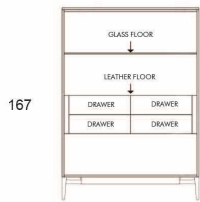

DIMENSIONS / CM:
CORNER: L 90 D 90 H 75

A

DIMENSIONS / CM:
DOUBLE SEAT A ARMREST L&R: L 130 D 90 H 75

B

DIMENSIONS / CM:
DOUBLE SEAT B ARMREST L&R: L 130 D 90 H 75

BARCELONA
SINGLE SEAT

BARCELONA
DOUBLE SEAT

TIFFANY 1 TABLE

280x120	250x100
280x100	200x100
250x120	180x180

TIFFANY 2 TABLE

250x120	200x100
250x100	
200x120	

TABLES TOP / WOOD - STONE - GLASS

BRIDGE TABLE
250x120
200x100

MILO TABLE
160 Ø
140 Ø 100 Ø
120 Ø 90 Ø

OPERA TABLE
180 Ø
160 Ø
140 Ø

DECO A
DECOR SHELVES

DECO B
DECOR SHELVES

DECO C
DECOR SHELVES

110

167

A

91

145

B

D : 50

91

145

C

100

140