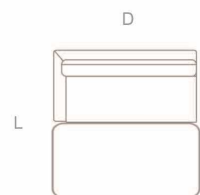

MAJORCA
DOUBLE SEAT

MAJORCA
BED LOUNGE

MAJORCA
PUFF

THE LAYOUT OF MAJORCA

DIMENSIONS / CM:
 SINGLE SEAT: L 105 D 90 H 75
 DOUBLE SEAT: L 185 D 90 H 75
 TRIPLE SEAT: L 225 D 90 H 75

DIMENSIONS / CM:
 DOUBLE SEAT A ARMREST L&R: L 130 D 90 H 75
 DOUBLE SEAT B ARMREST L&R: L 180 D 90 H 75
 DOUBLE SEAT C ARMREST L&R: L 210 D 90 H 75

DIMENSIONS / CM:
 CORNER: L 90 D 90 H 75

DIMENSIONS / CM:
 BED: L 120 D 90 H 75

DIMENSIONS / CM:
 PUFF A: L 100 D 90 H 75
 PUFF B: L 120 D 90 H 75

DIMENSIONS / CM:
 CORNER: L 210+90 D 210+100 H 75

DIMENSIONS / CM:
 CORNER: L 130+90 D 210+100 H 75

DIMENSIONS / CM:
 CORNER: L 130+90 D 180+100 H 75

DIMENSIONS / CM:
 BED: L 90+90 D 120 H 75

MORACCO
SINGLE SEAT

MORACCO
DOUBLE SEAT

MORACCO
TRIPLE SEAT

MORACCO
CORNER

DIMENSIONS / CM:
SINGLE SEAT: L 100 D 99 H 83
DOUBLE SEAT: L 260 D 99 H 83
TRIPLE SEAT: L 303 D 99 H 83

DIMENSIONS / CM:
CORNER: L 90 D 90 H 75

A

DIMENSIONS / CM:
DOUBLE SEAT A ARMREST L&R: L 130 D 90 H 75

B

DIMENSIONS / CM:
DOUBLE SEAT B ARMREST L&R: L 130 D 90 H 75

BARCELONA
SINGLE SEAT

BARCELONA
DOUBLE SEAT