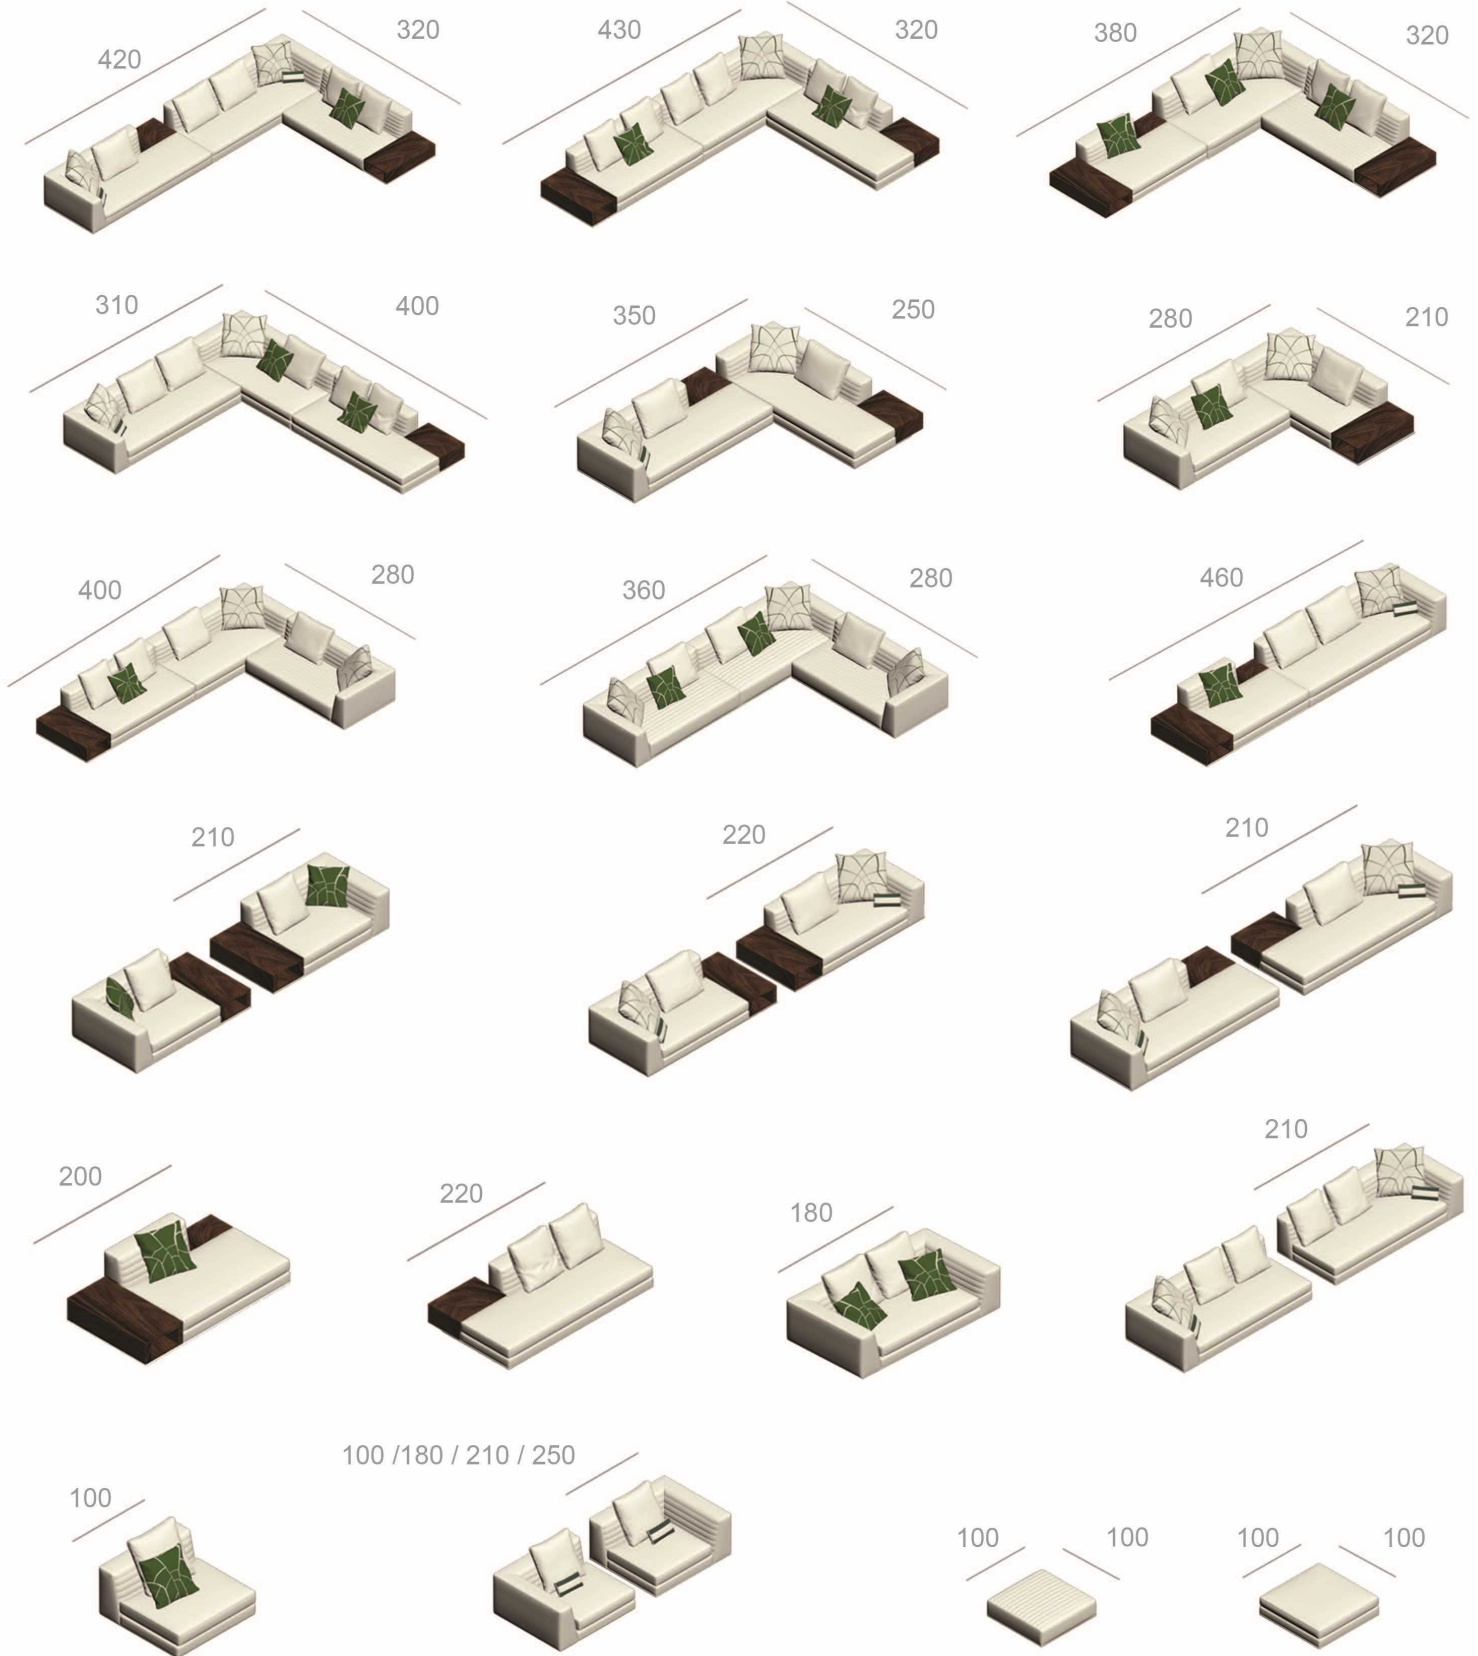

HORIZONTE

THE LAYOUT OF HORIZONTE

DIMENSIONS / CM:
HORIZONTE SEAT: D 95 H 68
HORIZONTE TABLE - S: D 95 H 15
HORIZONTE TABLE - L: D 95 H 20
HORIZONTE POUF: D 100 H 40

ROGER

THE LAYOUT OF ROGER

DIMENSIONS / CM:
ROGER SEAT: D 100 H 68
ROGER POUF : D 100 H 40

ROYAL
TRIPLE SEAT

DIMENSIONS / CM:
 SINGLE SEAT: L 146 D 102 H 68
 DOUBLE SEAT: L 176 D 102 H 68
 TRIPLE SEAT: L 226 D 102 H 68

DIMENSIONS / CM:
 BED A: L 123 D 102 H 68
 BED B: L 153 D 102 H 68
 BED C: L 175 D 102 H 68

DIMENSIONS / CM:
 CORNER: L 130+90 D 180+100 H 75

DIMENSIONS / CM:
 BED: L 90+90 D 120 H 75

MORACCO
SINGLE SEAT

MORACCO
DOUBLE SEAT

MORACCO
TRIPLE SEAT

MORACCO
CORNER

DIMENSIONS / CM:
SINGLE SEAT: L 100 D 99 H 83
DOUBLE SEAT: L 260 D 99 H 83
TRIPLE SEAT: L 303 D 99 H 83

FORM TABLE
235x100 140 Ø
180x100
120x100

TABLES TOP / WOOD - STONE - GLASS

LISBON-W TABLE
250x100
200x100 100 Ø
180x100 120 Ø

TABLES TOP / WOOD - STONE - GLASS

OSCAR TABLE
160 Ø
140 Ø
80 Ø

TABLES TOP / WOOD - STONE - GLASS