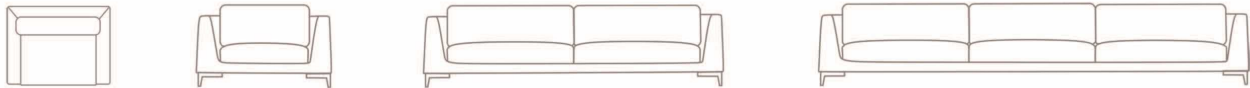

OPERA
SINGLE SEAT

OPERA
DOUBLE SEAT

DIMENSIONS / CM:
SINGLE SEAT: L 90 D 90 H 76
DOUBLE SEAT: L 200 D 90 H 76
TRIPLE SEAT: L 245 D 90 H 76
PUFF: L 45 D 45 H 45

MAJORCA
SINGLE SEAT

MAJORCA
DOUBLE SEAT

MAJORCA
TRIPLE SEAT

MAJORCA
DOUBLE SEAT

MAJORCA
BED LOUNGE

MAJORCA
PUFF

THE LAYOUT OF MAJORCA

DIMENSIONS / CM:
 SINGLE SEAT: L 105 D 90 H 75
 DOUBLE SEAT: L 185 D 90 H 75
 TRIPLE SEAT: L 225 D 90 H 75

DIMENSIONS / CM:
 DOUBLE SEAT A ARMREST L&R: L 130 D 90 H 75
 DOUBLE SEAT B ARMREST L&R: L 180 D 90 H 75
 DOUBLE SEAT C ARMREST L&R: L 210 D 90 H 75

DIMENSIONS / CM:
 CORNER: L 90 D 90 H 75

DIMENSIONS / CM:
 BED: L 120 D 90 H 75

DIMENSIONS / CM:
 PUFF A: L 100 D 90 H 75
 PUFF B: L 120 D 90 H 75

DIMENSIONS / CM:
 CORNER: L 210+90 D 210+100 H 75

DIMENSIONS / CM:
 CORNER: L 130+90 D 210+100 H 75

DIMENSIONS / CM:
 CORNER: L 130+90 D 180+100 H 75

DIMENSIONS / CM:
 BED: L 90+90 D 120 H 75

MORACCO
SINGLE SEAT

MORACCO
DOUBLE SEAT

MORACCO
TRIPLE SEAT

MORACCO
CORNER

DIMENSIONS / CM:
SINGLE SEAT: L 100 D 99 H 83
DOUBLE SEAT: L 260 D 99 H 83
TRIPLE SEAT: L 303 D 99 H 83