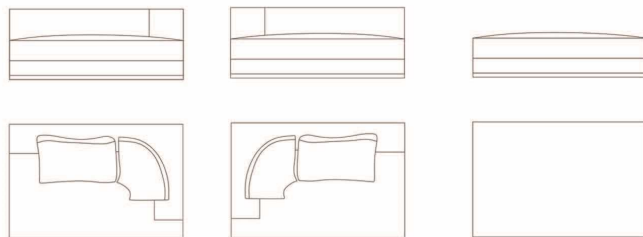

MAJORCA
DOUBLE SEAT

MAJORCA
BED LOUNGE

MAJORCA
PUFF

THE LAYOUT OF MAJORCA

DIMENSIONS / CM:
 SINGLE SEAT: L 105 D 90 H 75
 DOUBLE SEAT: L 185 D 90 H 75
 TRIPLE SEAT: L 225 D 90 H 75

DIMENSIONS / CM:
 DOUBLE SEAT A ARMREST L&R: L 130 D 90 H 75
 DOUBLE SEAT B ARMREST L&R: L 180 D 90 H 75
 DOUBLE SEAT C ARMREST L&R: L 210 D 90 H 75

DIMENSIONS / CM:
 CORNER: L 90 D 90 H 75

DIMENSIONS / CM:
 BED: L 120 D 90 H 75

DIMENSIONS / CM:
 PUFF A: L 100 D 90 H 75
 PUFF B: L 120 D 90 H 75

DIMENSIONS / CM:
 CORNER: L 210+90 D 210+100 H 75

DIMENSIONS / CM:
 CORNER: L 130+90 D 210+100 H 75

DIMENSIONS / CM:
 CORNER: L 130+90 D 180+100 H 75

DIMENSIONS / CM:
 BED: L 90+90 D 120 H 75

MORACCO
SINGLE SEAT

MORACCO
DOUBLE SEAT

MORACCO
TRIPLE SEAT

MORACCO
CORNER

DIMENSIONS / CM:
SINGLE SEAT: L 100 D 99 H 83
DOUBLE SEAT: L 260 D 99 H 83
TRIPLE SEAT: L 303 D 99 H 83

DIMENSIONS / CM:
CORNER: L 90 D 90 H 75

A

DIMENSIONS / CM:
DOUBLE SEAT A ARMREST L&R: L 130 D 90 H 75

B

DIMENSIONS / CM:
DOUBLE SEAT B ARMREST L&R: L 130 D 90 H 75

BARCELONA
SINGLE SEAT

BARCELONA
DOUBLE SEAT