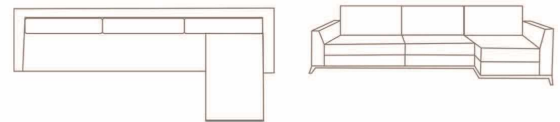

DIMENSIONS / CM:
CORNER: L 90 D 90 H 75

A

DIMENSIONS / CM:
DOUBLE SEAT A ARMREST L&R: L 130 D 90 H 75

B

DIMENSIONS / CM:
DOUBLE SEAT B ARMREST L&R: L 130 D 90 H 75

BARCELONA
SINGLE SEAT

BARCELONA
DOUBLE SEAT

DIMENSIONS / CM:
SINGLE SEAT: L 90 D 85 H 80
DOUBLE SEAT: L 180 D 85 H 80
TRIPLE SEAT: L 215 D 85 H 80

MARSEILLE I
SINGLE SEAT

MARSEILLE I
DOUBLE SEAT/2.5

DIMENSIONS / CM:

SINGLE SEAT: L 90 D 90 H 73
DOUBLE SEAT: L 180 D 90 H 73
TRIPLE SEAT: L 200 D 90 H 73

KLARA
SINGLE SEAT

KLARA
DOUBLE SEAT

KLARA
TRIPLE SEAT

PARIS I
DOUBLE SEAT

PARIS I
TRIPLE SEAT

WOOD BASE

DIMENSIONS / CM:
SINGLE SEAT I/II: L 100 D 90 H 75
DOUBLE SEAT 2.5 I/II: L 195 D 90 H 75
TRIPLE SEAT I/II: L 215 D 90 H 75

DIMENSIONS / CM:
CORNER I/II: L 220 D 180 H 75

PARIS II
CORNER

STAY
SINGLE SEAT

STAY
DOUBLE SEAT

STAY
TRIPLE SEAT

DIMENSIONS / CM:
SINGLE SEAT: L 100 D 80 H 82
DOUBLE SEAT: L 160 D 80 H 82
TRIPLE SEAT: L 220 D 80 H 82